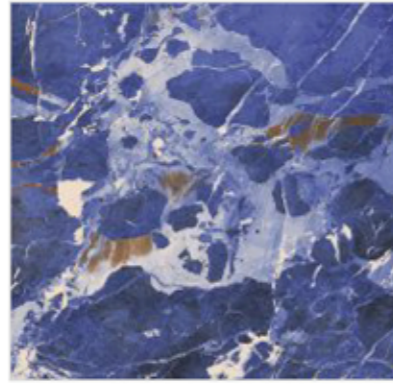

WHITE MAJESTIC

WHITE FLOWER

WHITE ONIX

600x600mm
GLAZED VITRIFIED TILES

ALBARA BLACK

ALFA BLUE

ALFA BROWN

AZZARO BLACK