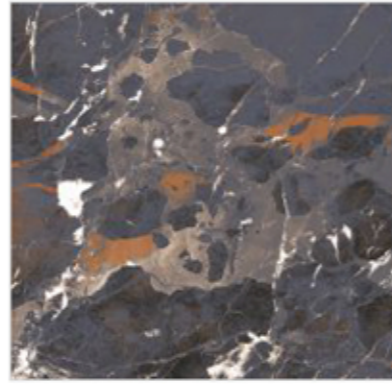

WHITE MAJESTIC

WHITE FLOWER

WHITE ONIX

600x600mm
GLAZED VITRIFIED TILES

ALBARA BLACK

ALFA BLUE

ALFA BROWN

AZZARO BLACK