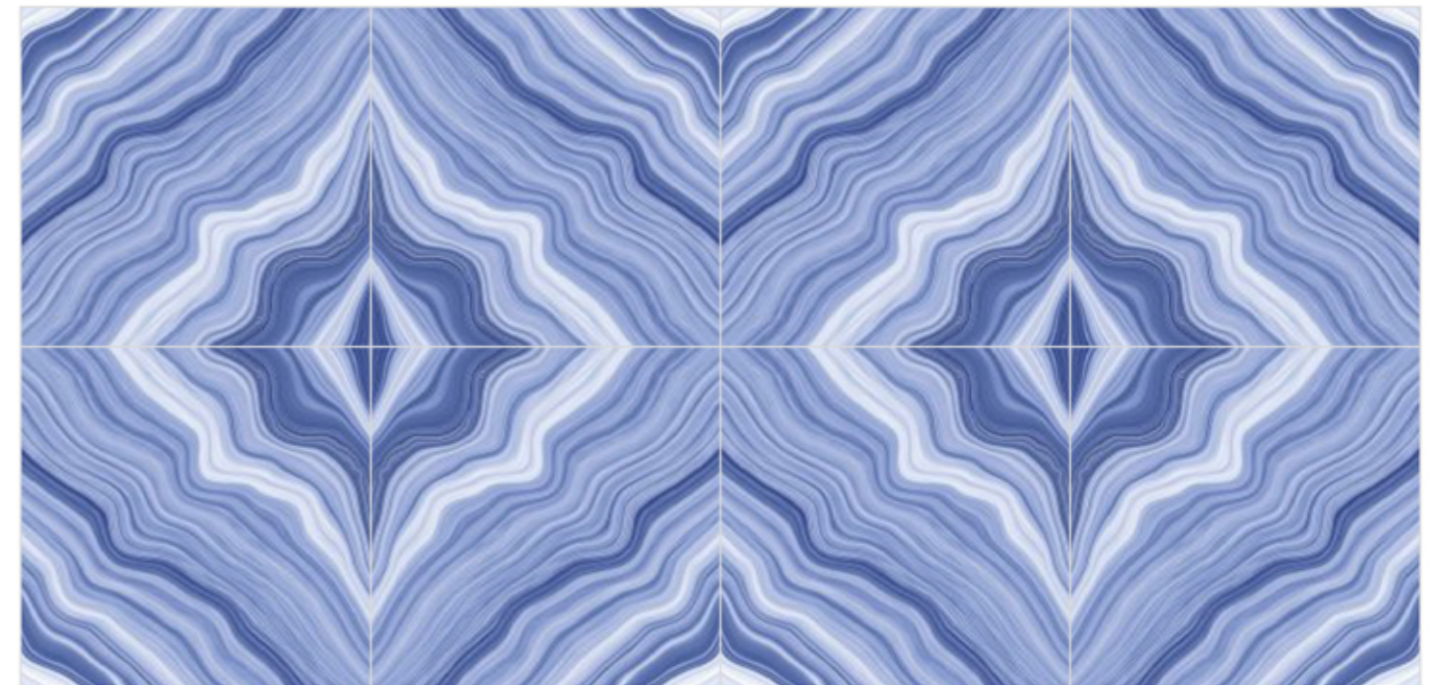

600x600mm
GLAZED VITRIFIED TILES

Finish
Glossy

OLIVIA BROWN

PARKER BROWN

OPERA GREY

ALBERTA BLUE

600x600mm
GLAZED VITRIFIED TILES

Finish
Glossy