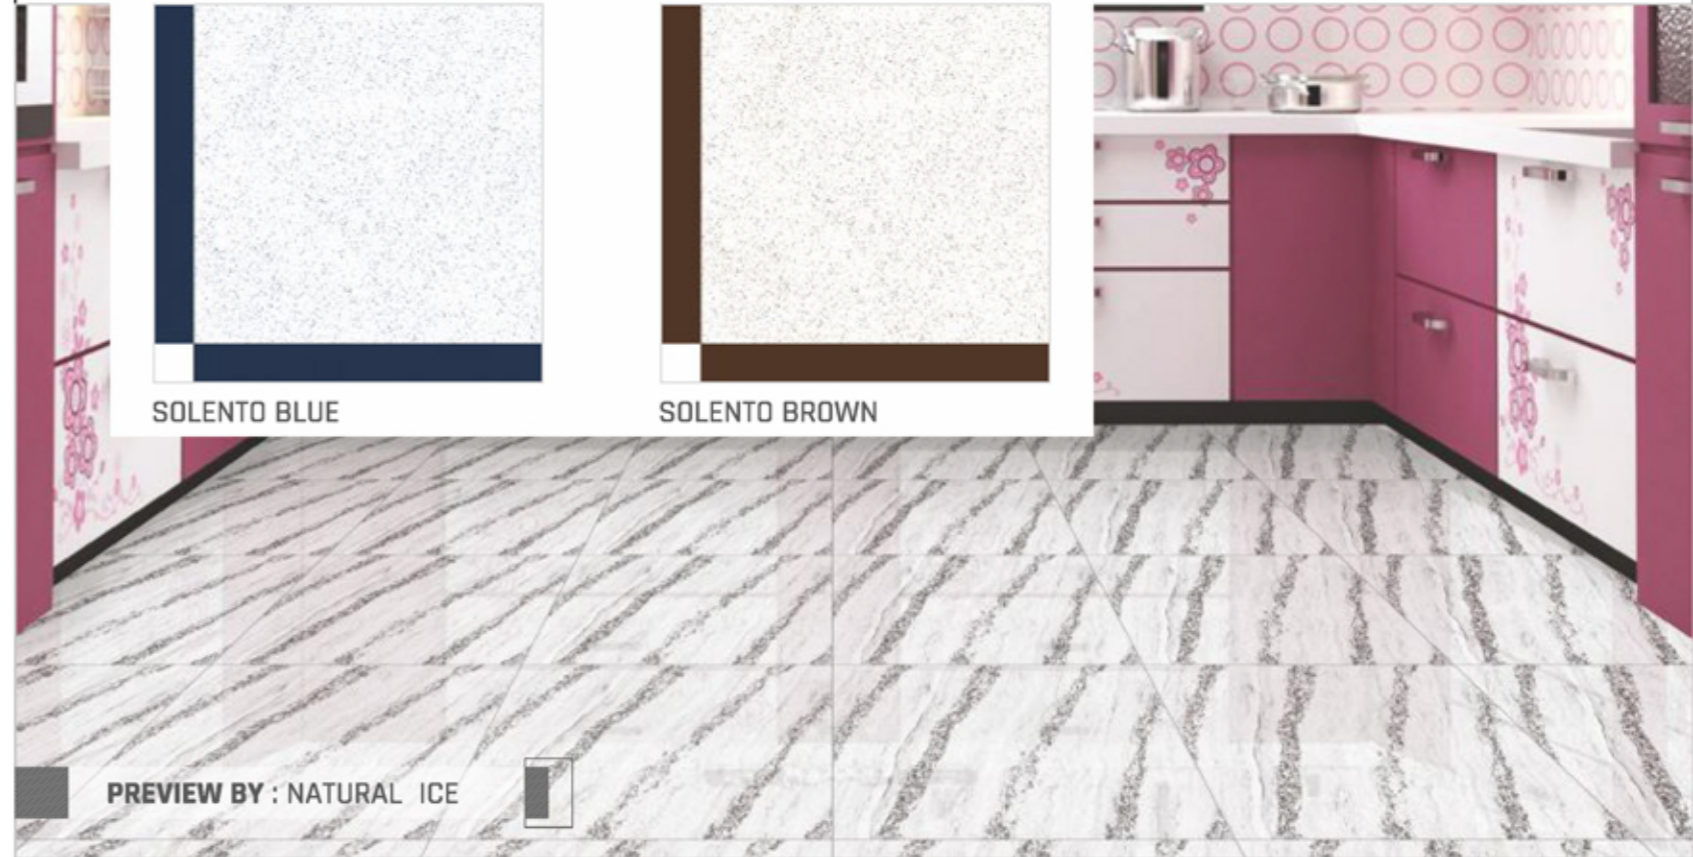

PREVIEW BY : NATURAL ICE