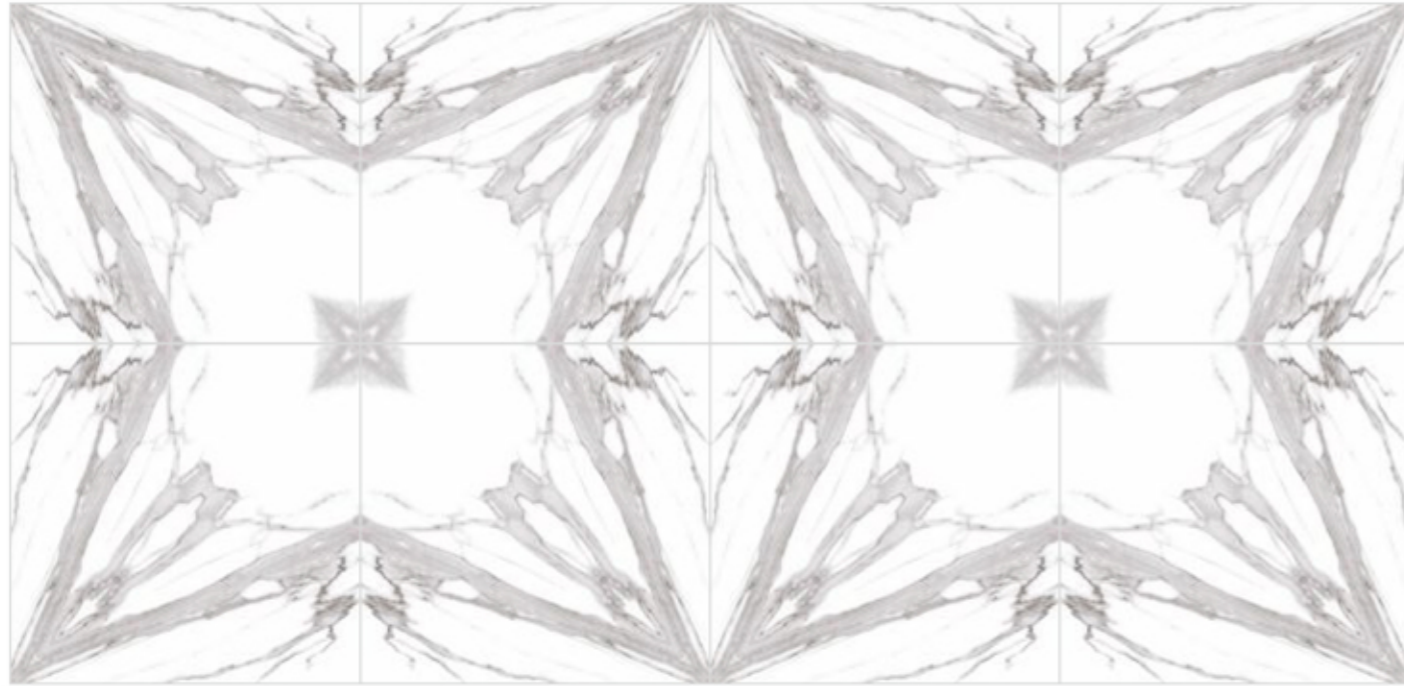

LANCER BEIGE

GOLDEN CREMA

LOTUS BEIGE

600x600mm
GLAZED VITRIFIED TILES

Finish
Glossy

MAKRANA FLOWER

MILANO ONIX

PREVIEW BY : MAKRANA FLOWER