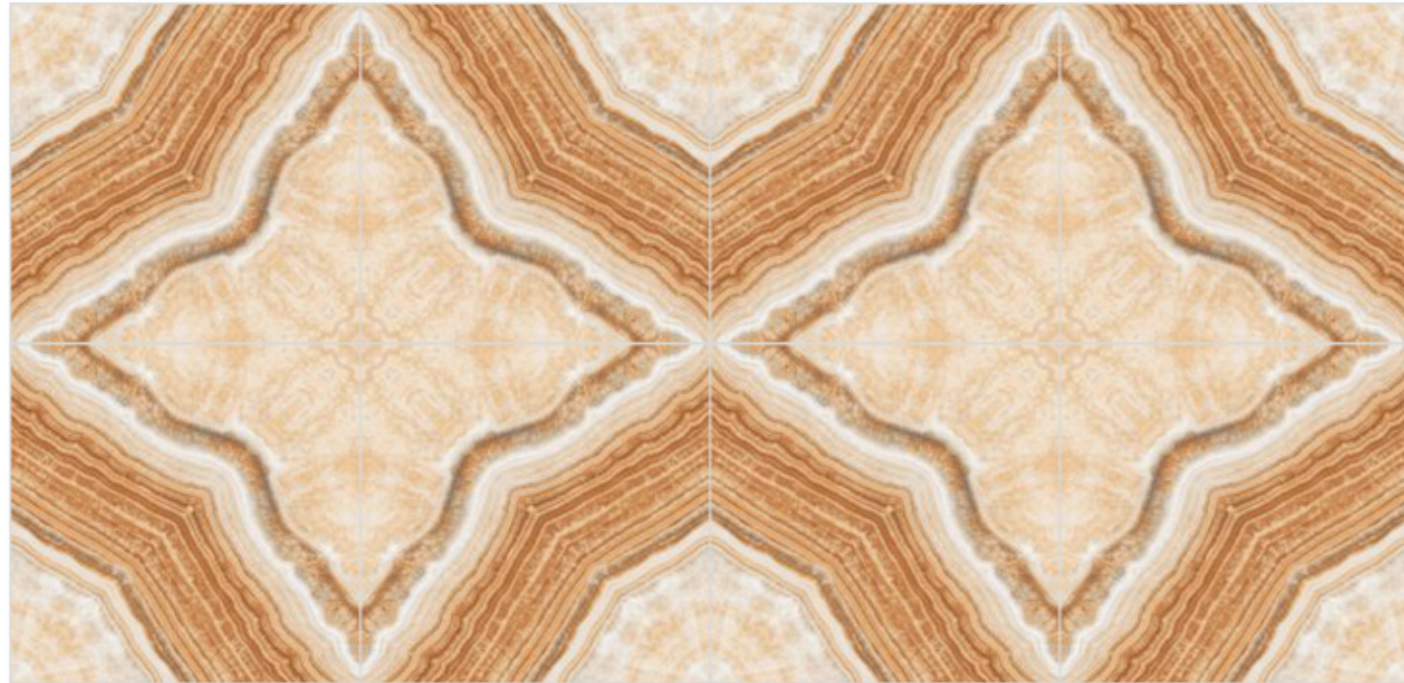

600x600mm
GLAZED VITRIFIED TILES

Finish
Glossy

FLORIDA BROWN