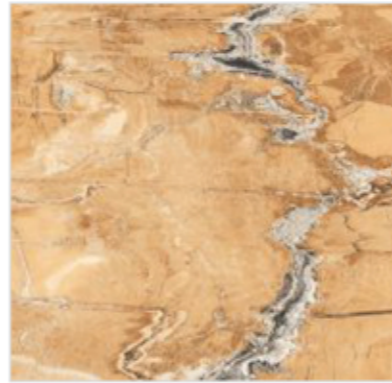

CLASSIC-5011