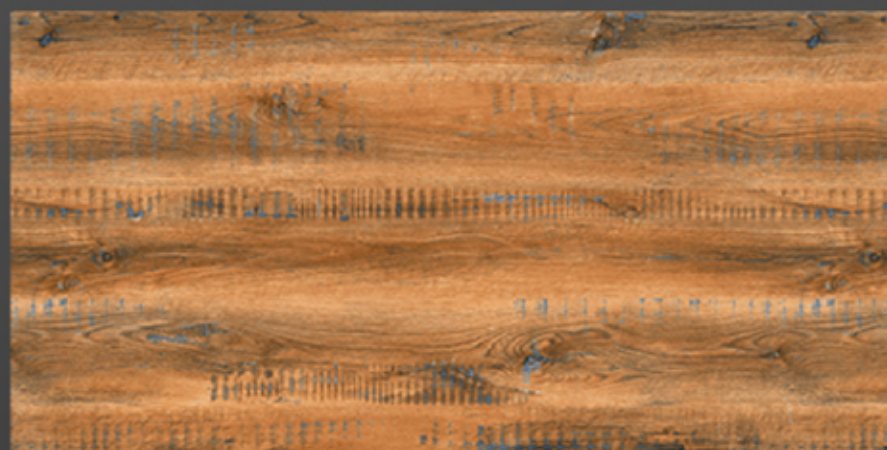

OSMOSIS
CERAMIK

OXFORD BROWN

600x1200 MATT