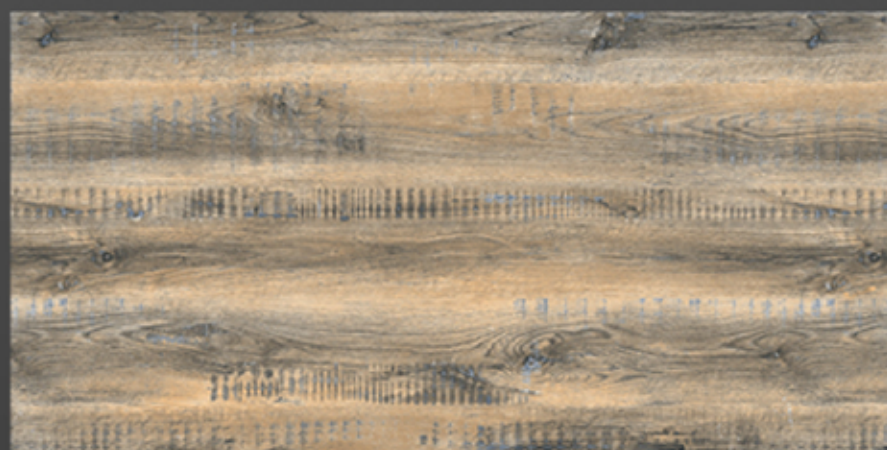

OXFORD GREY

600x1200 MATT

OSMOSIS
CERAMIK

OXFORD GRIGEO

600x1200 MATT

OSMOSIS
CERAMIK

OXFORD NATURAL

600x1200 MATT