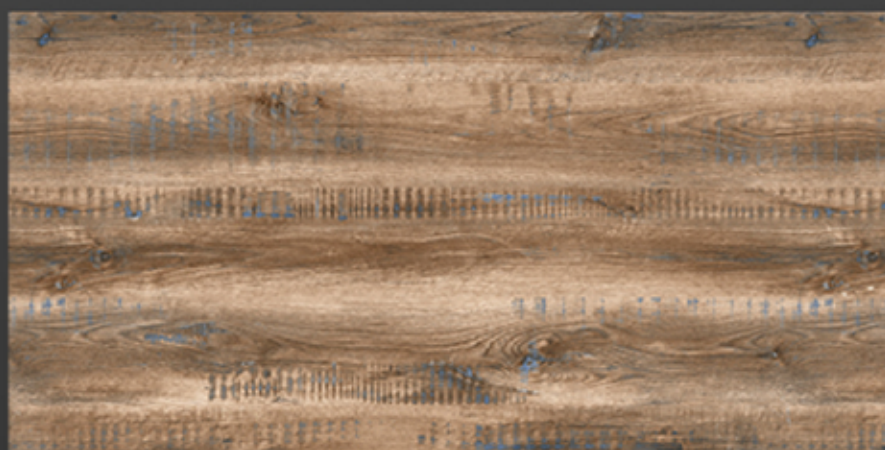

OSMOSIS
CERAMIK

OXFORD WENGE

600x1200 MATT