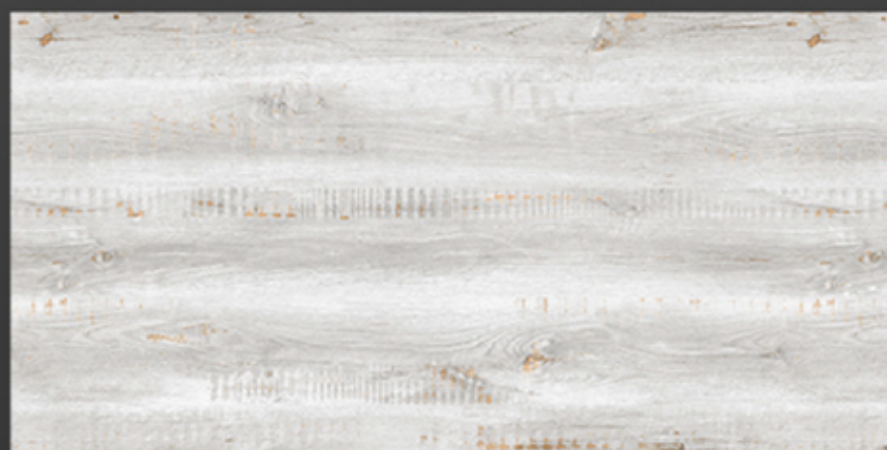

OSMOSIS
CERAMIK

OXFORD GREY

600x1200 MATT