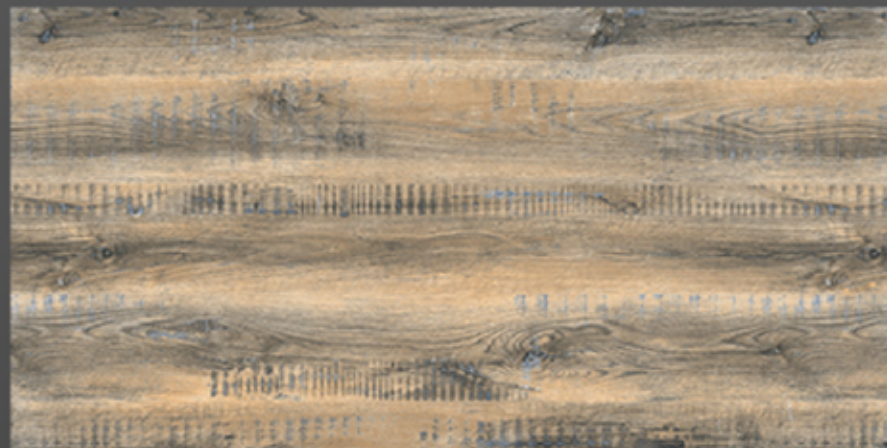

OXFORD GREY

600x1200 MATT

OSMOSIS
CERAMIK

OXFORD GRIGEO

600x1200 MATT

OSMOSIS
CERAMIK

OXFORD NATURAL

600x1200 MATT