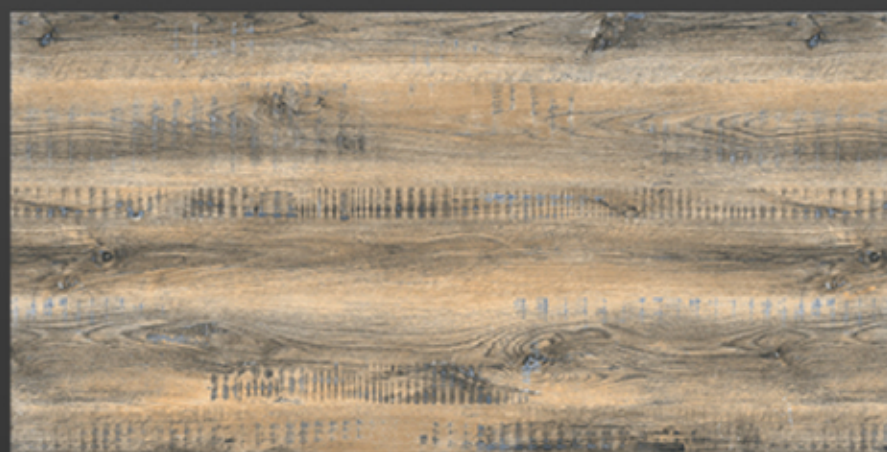

OXFORD GREY

600x1200 MATT

OSMOSIS
CERAMIK

OXFORD GRIGEO

600x1200 MATT

OSMOSIS
CERAMIK

OXFORD NATURAL

600x1200 MATT