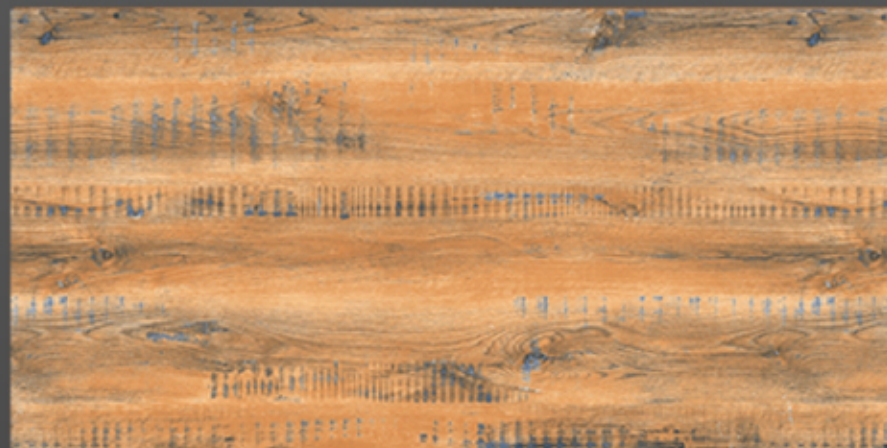

OSMOSIS
CERAMIK

OXFORD FANTA

600x1200 MATT