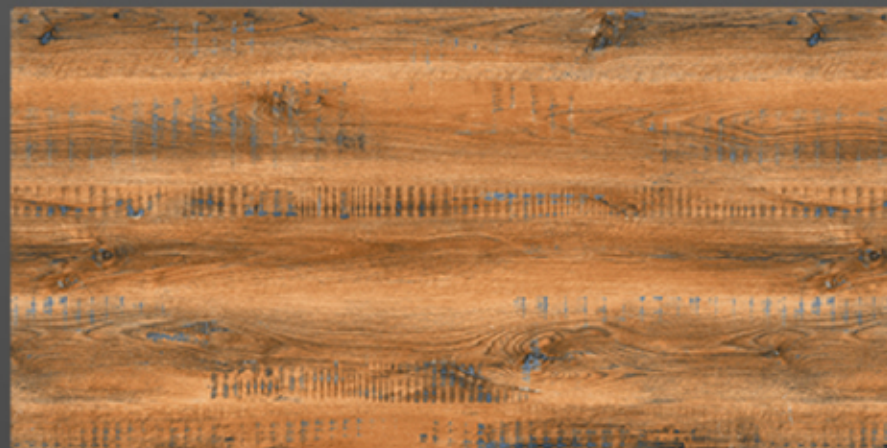

OSMOSIS
CERAMIK

OXFORD BROWN

600x1200 MATT