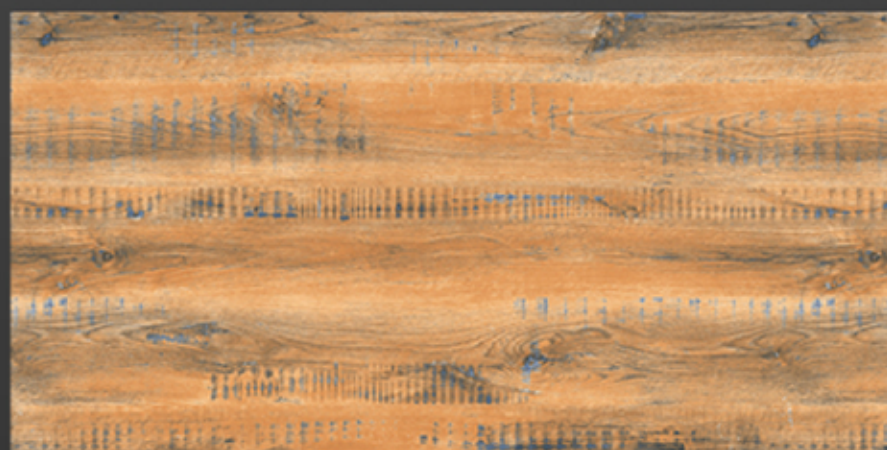

OSMOSIS
CERAMIK

OXFORD FANTA

600x1200 MATT