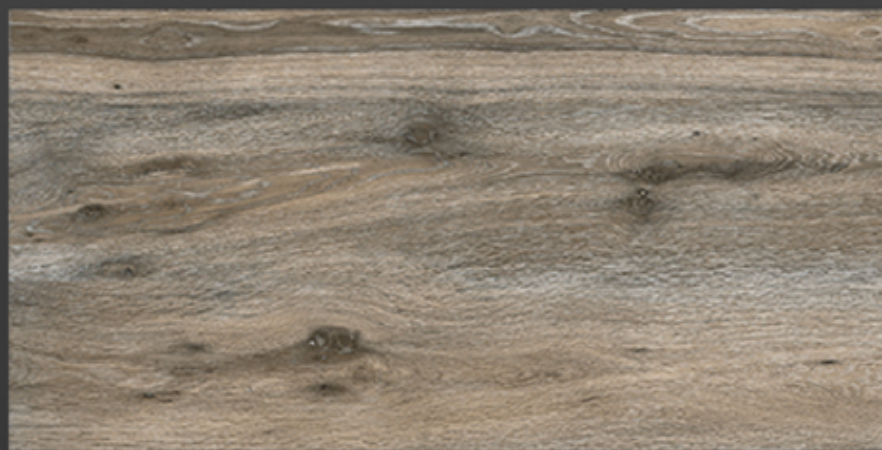

FOREST WOOD CHOCO

600x1200 MATT

OSMOSIS
CERAMIK

FOREST WOOD MOCHA

600x1200 MATT

OSMOSIS
CERAMIK

FOREST WOOD WANGE

600x1200 MATT