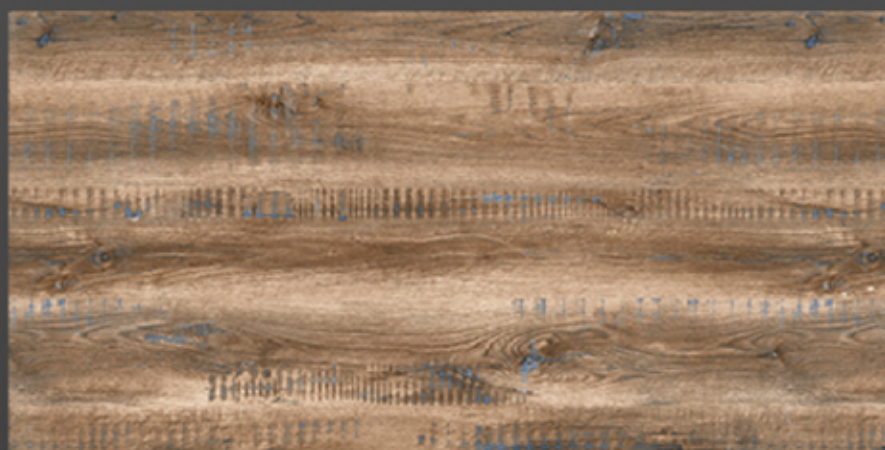

OSMOSIS
CERAMIK

OXFORD WENGE

600x1200 MATT