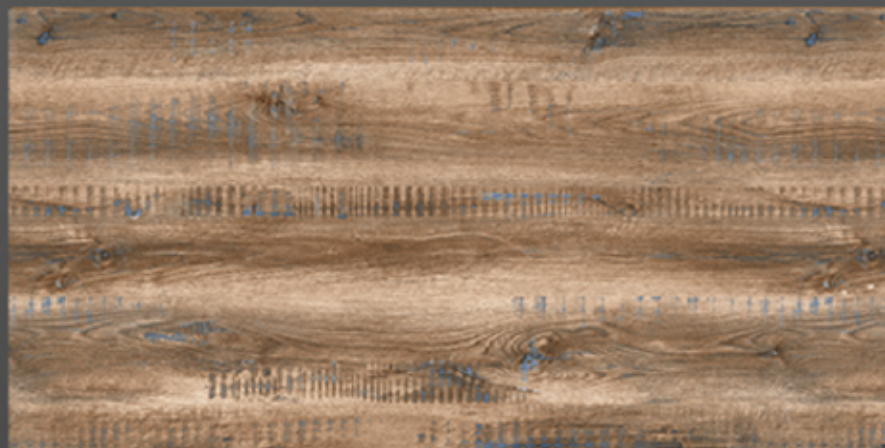

OSMOSIS
CERAMIK

OXFORD WENGE

600x1200 MATT