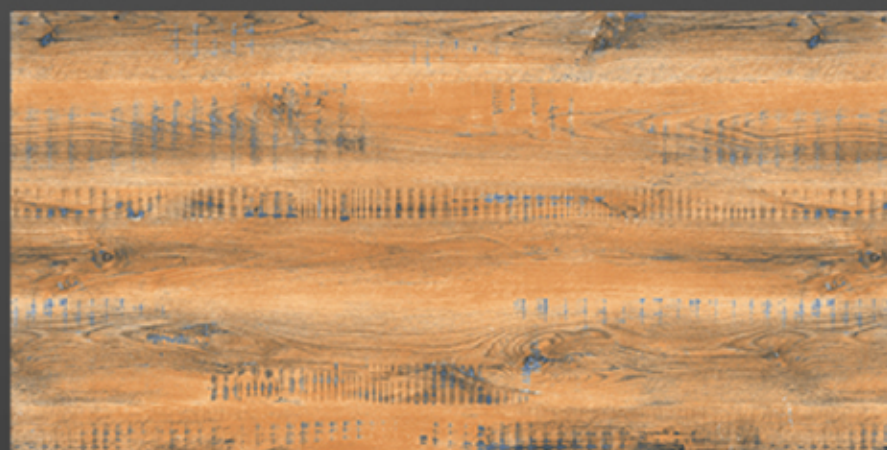

OSMOSIS
CERAMIK

OXFORD FANTA

600x1200 MATT