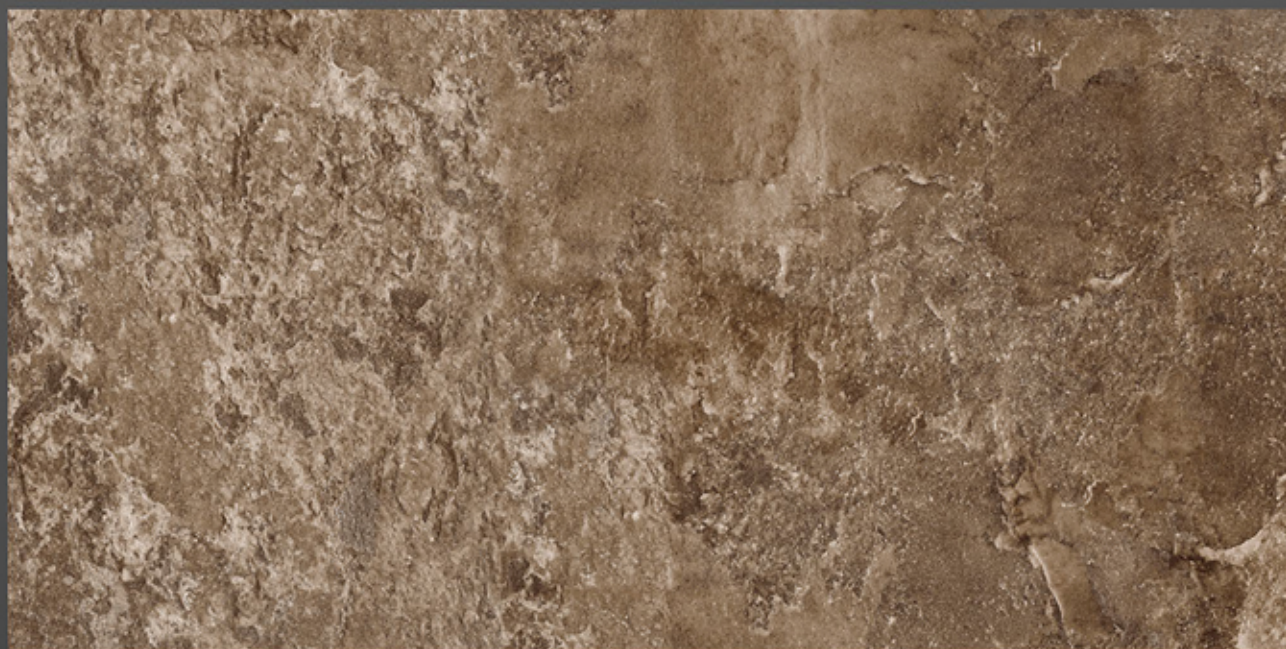

OSMOSIS
CERAMIK

TOPAZ CHOCO