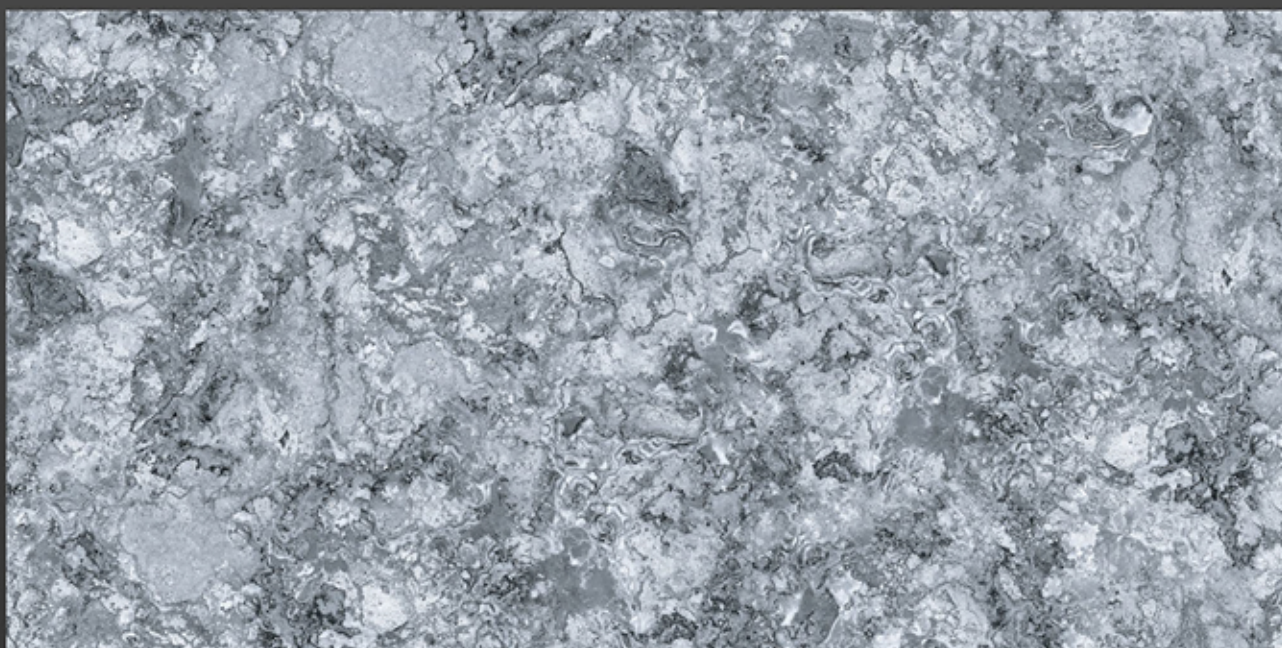

600x1200 SUGAR

OSMOSIS
CERAMIK

ELEGANT CHOCO

ELEGANT AZUL

600x1200 SUGAR

OSMOSIS
CERAMIK

ELEGANT NATURAL

ELEGANT GREY