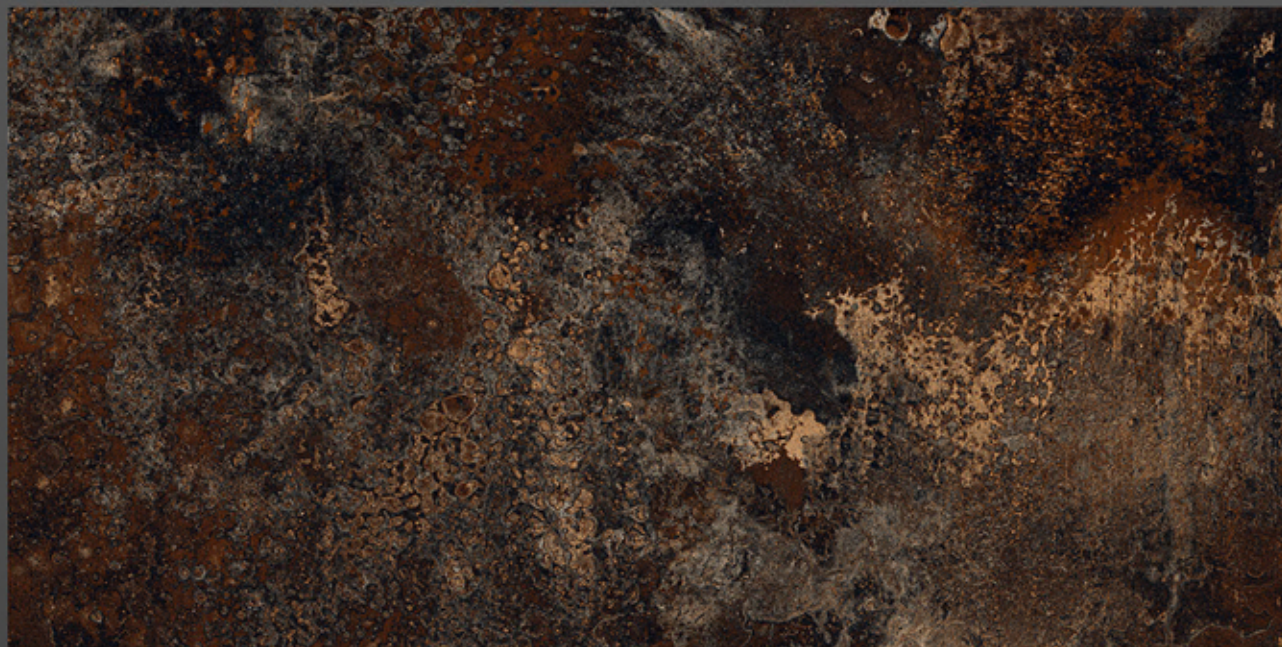

600x1200 SUGAR

OSMOSIS
CERAMIK

HEMLOCK NATURAL

NAVONA GREY

600x1200 SUGAR

OSMOSIS
CERAMIK

ZOCATI CAFE

ZOCATI BROWN