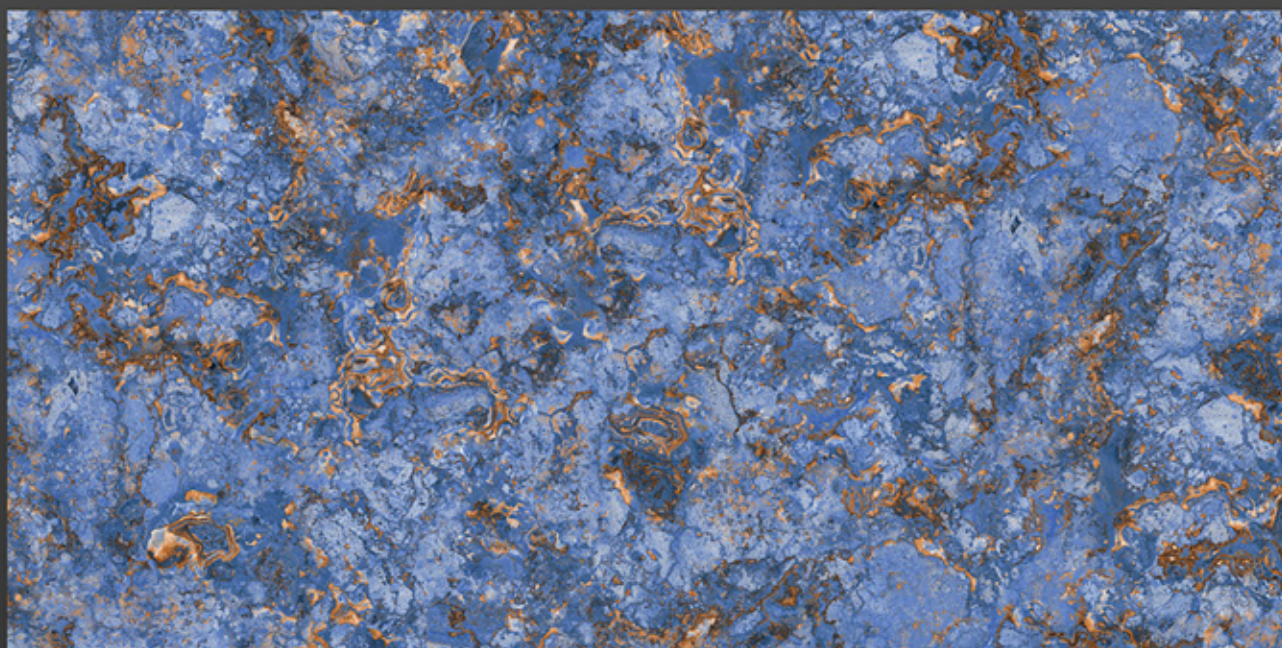

600x1200 SUGAR

OSMOSIS
CERAMIK

ELEGANT CHOCO

ELEGANT AZUL

600x1200 SUGAR

OSMOSIS
CERAMIK

ELEGANT NATURAL

ELEGANT GREY

600x1200 SUGAR

OSMOSIS
CERAMIK

NORDIC GREY LIGHT

NORDIC BROWN

600x1200 SUGAR

OSMOSIS
CERAMIK

NORDIC NATURAL

POMISE WENGE

600x1200 SUGAR

OSMOSIS
CERAMIK

SANTO NATURAL

SANTO IVORY

600x1200 SUGAR

OSMOSIS
CERAMIK

HEMLOCK BROWN

HEMLOCK AZUL

600x1200 SUGAR

OSMOSIS
CERAMIK

WHITE SUGAR

600x1200 SUGAR