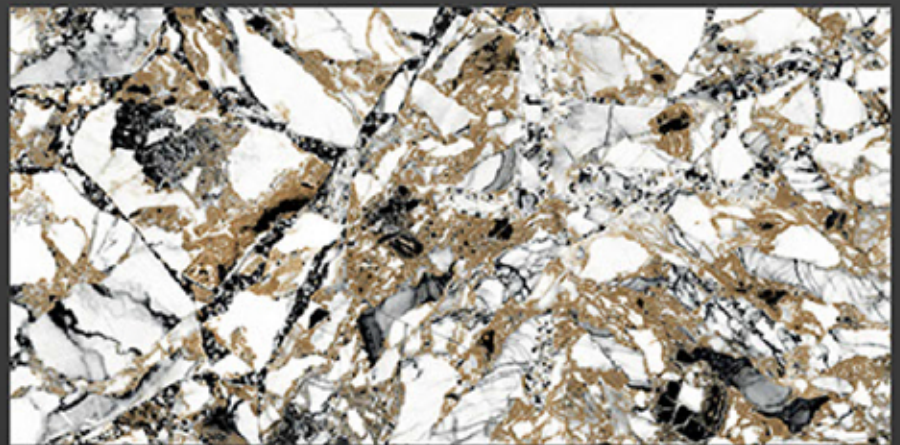

OSMOSIS
CERAMIK

BOSTAN NATURAL

600x1200 HIGH GLOSS