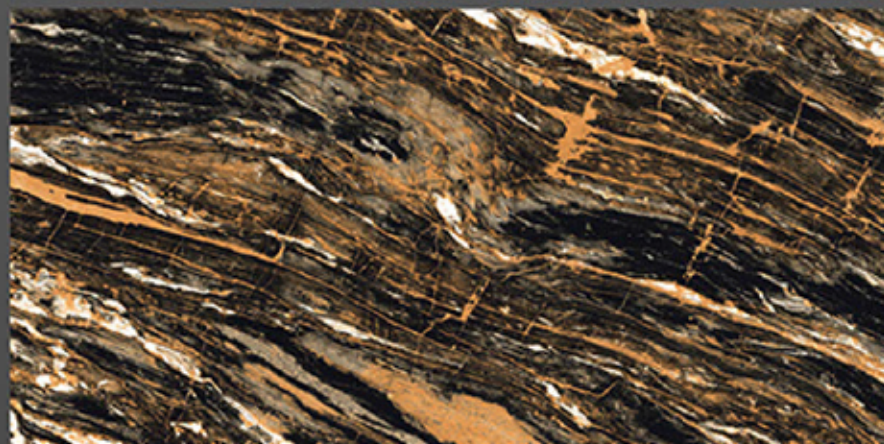

OSMOSIS
CERAMIK

IKONY NERO

600x1200 HIGH GLOSS