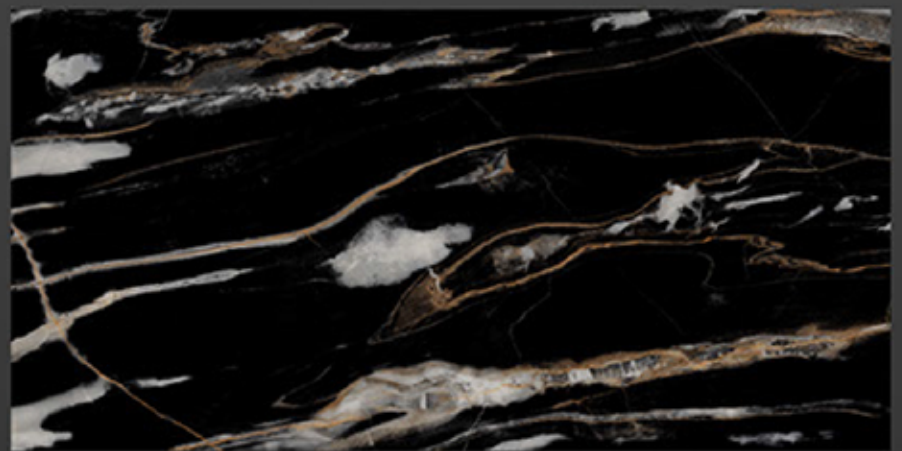

OSMOSIS
CERAMIK

FUSION BLACK

600x1200 HIGH GLOSS