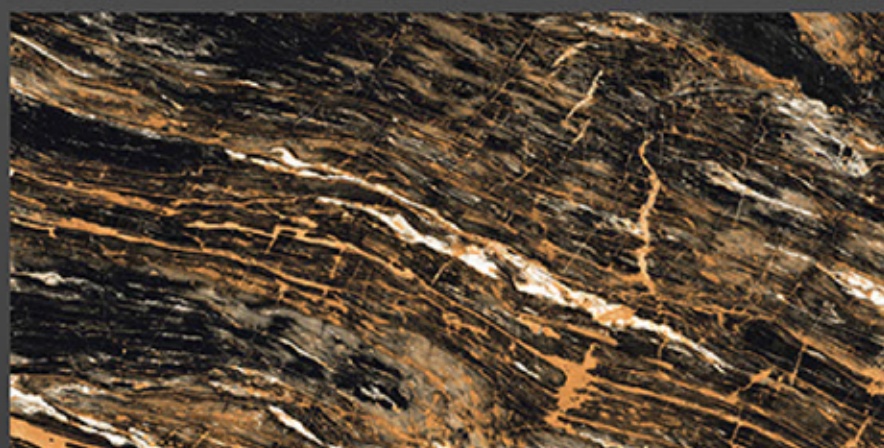

OSMOSIS
CERAMIK

IKONY NERO

600x1200 HIGH GLOSS