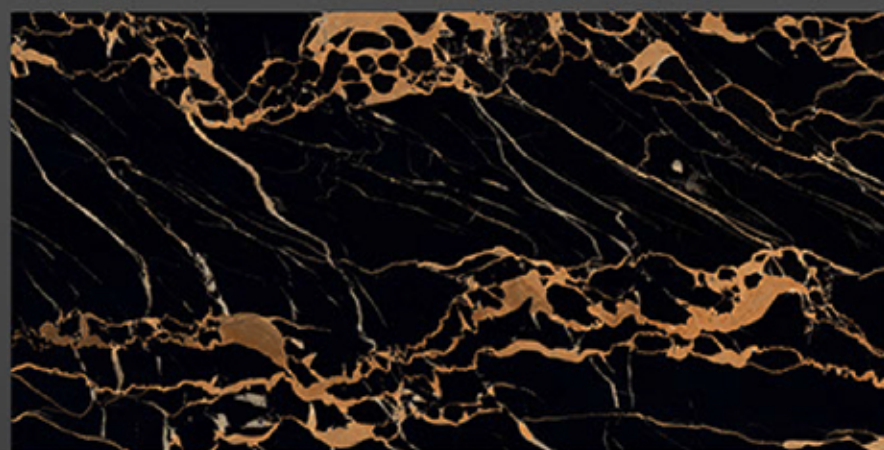

600x1200 HIGH GLOSS

OSMOSIS
CERAMIK

BROWN POTTRO

600x1200 HIGH GLOSS

OSMOSIS
CERAMIK

CLASSIC GOLD

600x1200 HIGH GLOSS

OSMOSIS
CERAMIK