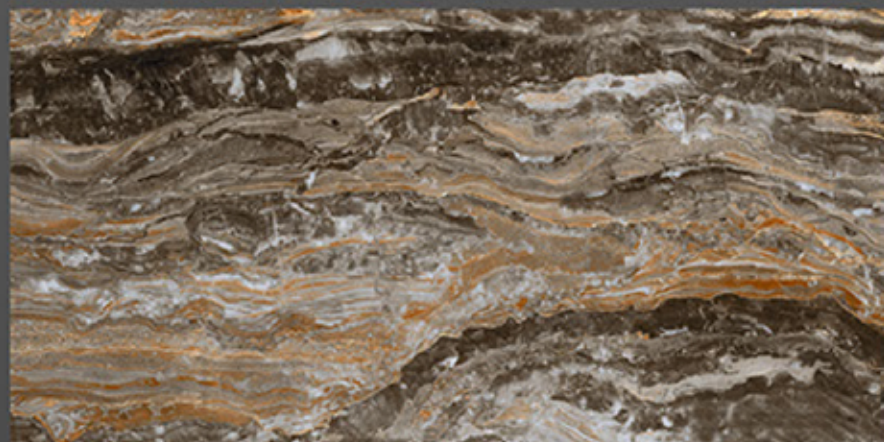

OSMOSIS
CERAMIK

GRAFITO BROWN

600x1200 HIGH GLOSS