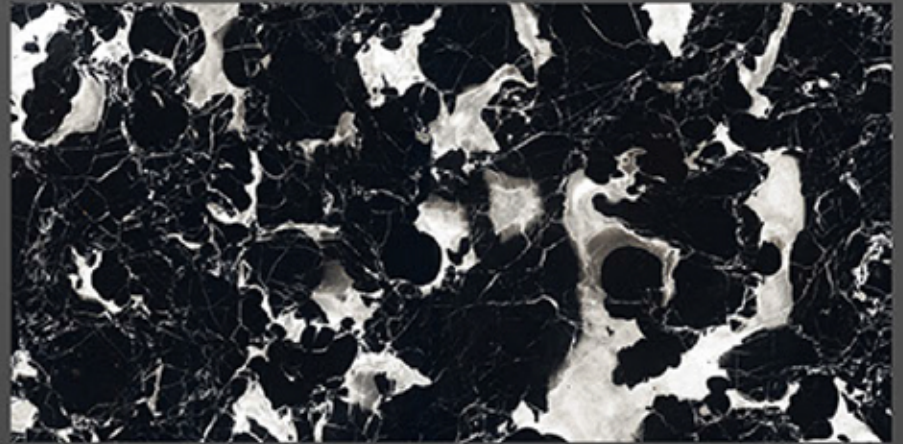

OSMOSIS
CERAMIK

CLASSIC SILVER

600x1200 HIGH GLOSS