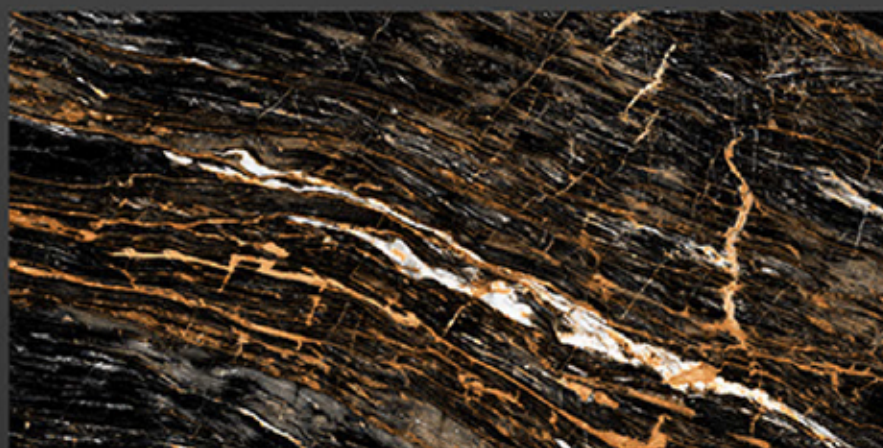

OSMOSIS
CERAMIK

IKONY BLACK

600x1200 HIGH GLOSS