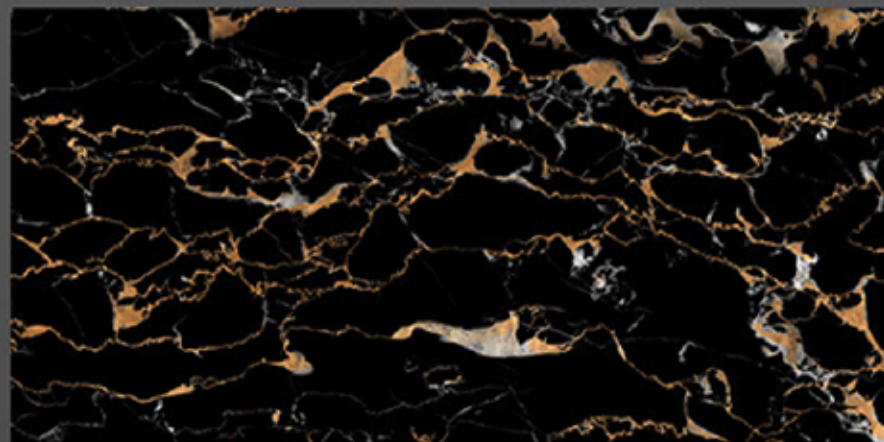

FUSION BLACK

600x1200 HIGH GLOSS

OSMOSIS
CERAMIK

GERMAN WOOD

600x1200 HIGH GLOSS

OSMOSIS
CERAMIK

GOLDEN POTTRO

600x1200 HIGH GLOSS