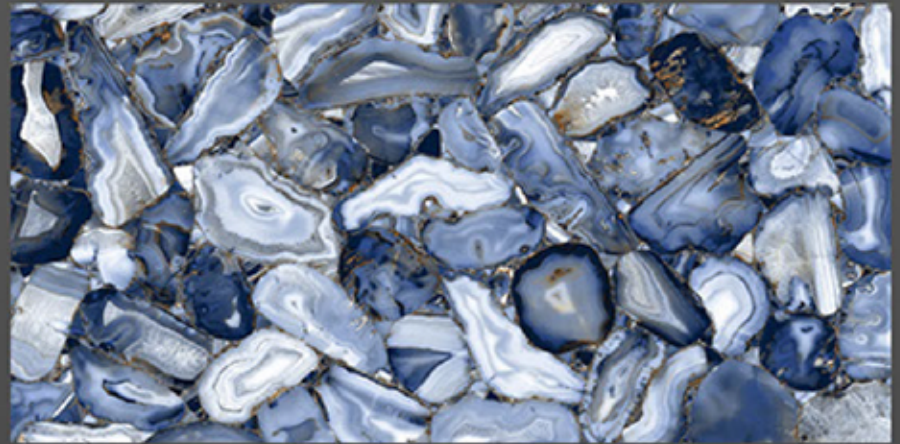

ARMANI ORO

600x1200 HIGH GLOSS

OSMOSIS
CERAMIK

AZURITE BLUE

600x1200 HIGH GLOSS

OSMOSIS
CERAMIK

BLACK MARQUINA

600x1200 HIGH GLOSS