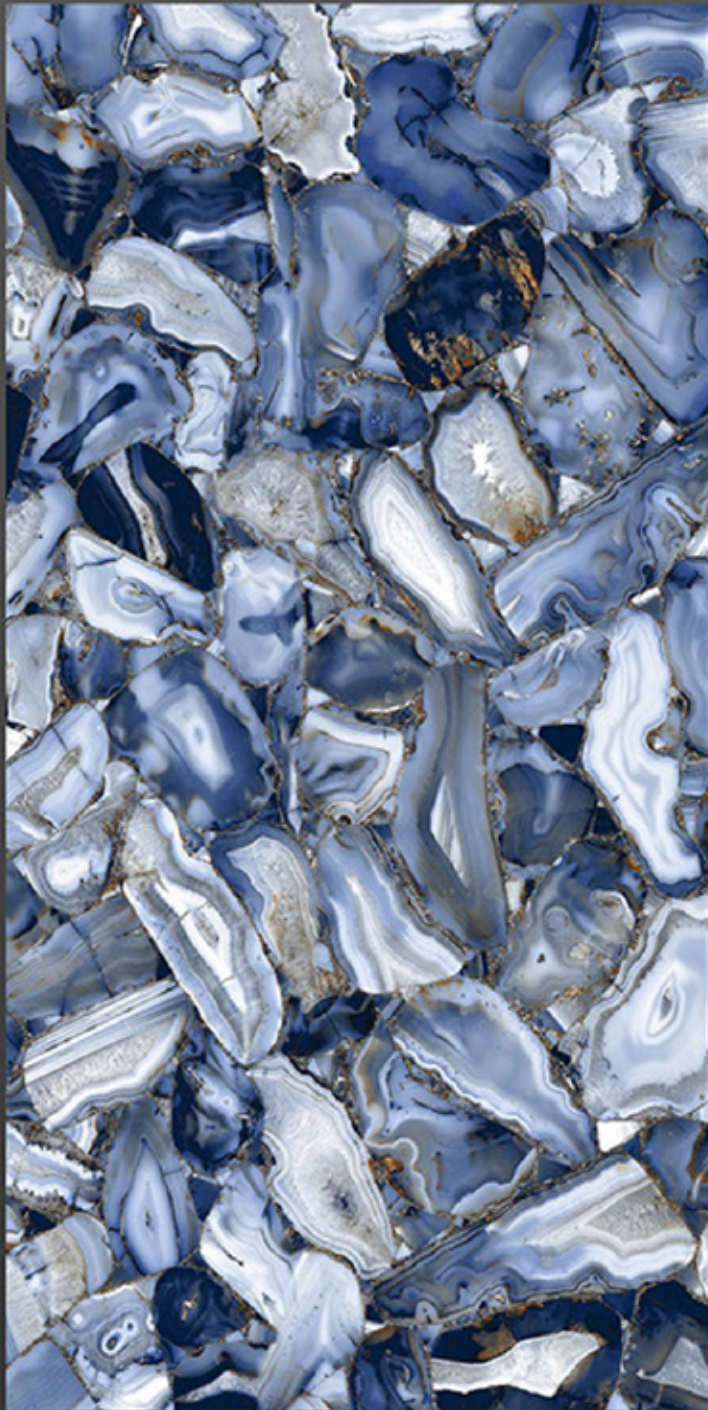

ARMANI ORO

600x1200 HIGH GLOSS

OSMOSIS
CERAMIK

AZURITE BLUE

600x1200 HIGH GLOSS

OSMOSIS
CERAMIK

BLACK MARQUINA

600x1200 HIGH GLOSS