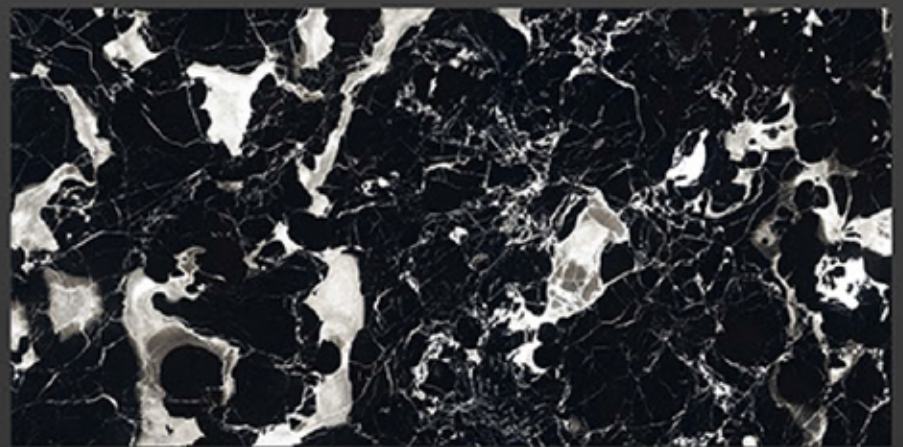

OSMOSIS
CERAMIK

CLASSIC SILVER

600x1200 HIGH GLOSS