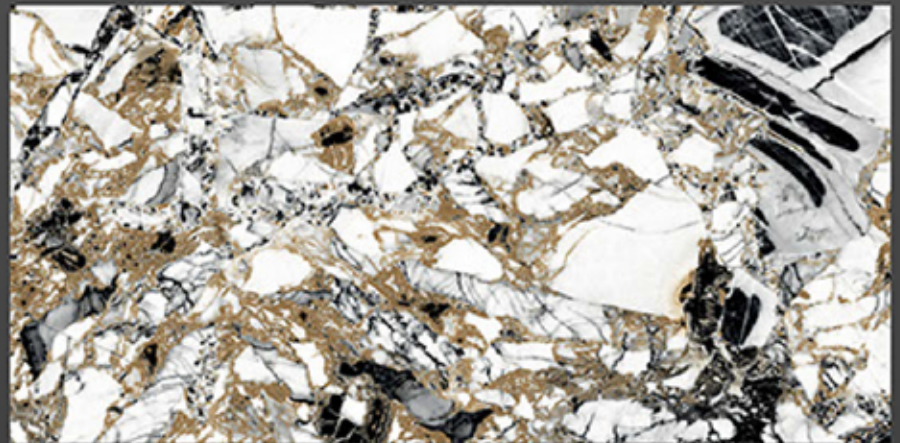

OSMOSIS
CERAMIK

BOSTAN NATURAL

600x1200 HIGH GLOSS