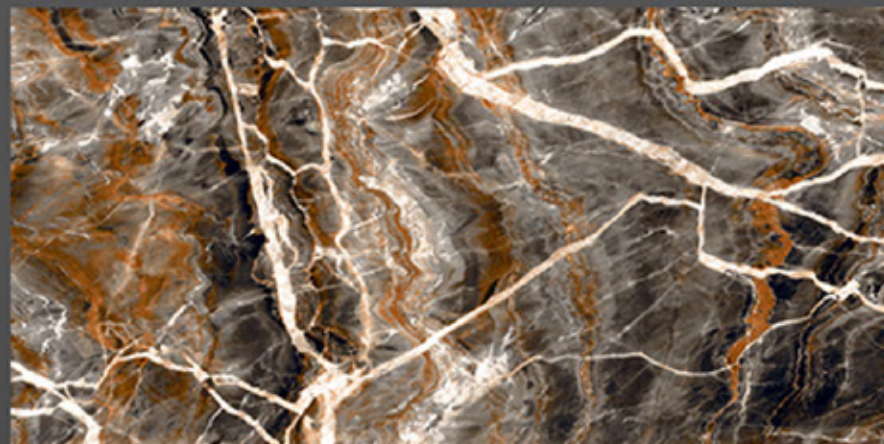

OSMOSIS
CERAMIK

CRACON BROWN

600x1200 HIGH GLOSS