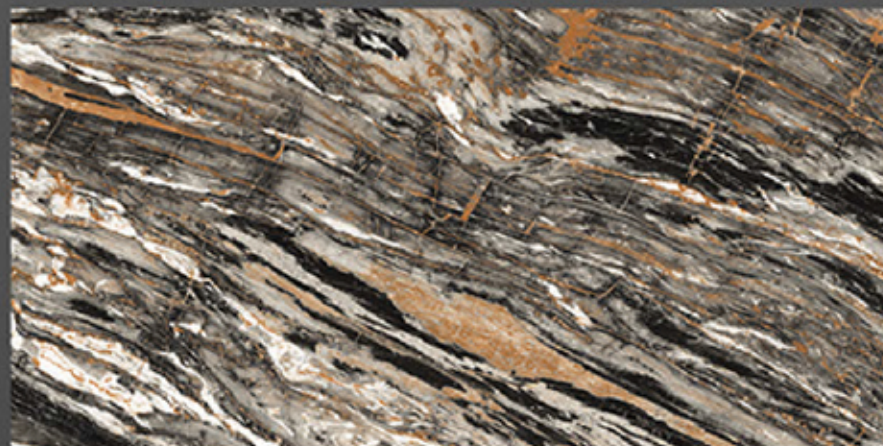

600x1200 HIGH GLOSS

OSMOSIS
CERAMIK

IKONY BLACK

600x1200 HIGH GLOSS

OSMOSIS
CERAMIK

IKONY NATURAL

600x1200 HIGH GLOSS

OSMOSIS
CERAMIK