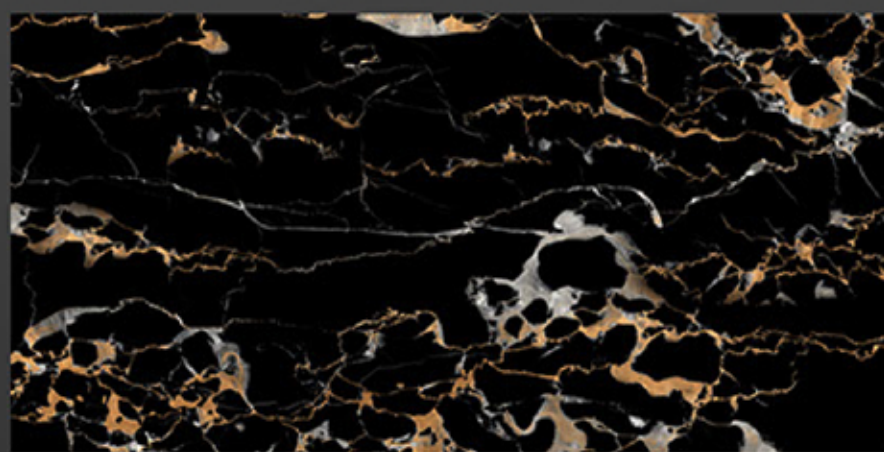

FUSION BLACK

600x1200 HIGH GLOSS

OSMOSIS
CERAMIK

GERMAN WOOD

600x1200 HIGH GLOSS

OSMOSIS
CERAMIK

GOLDEN POTTRO

600x1200 HIGH GLOSS