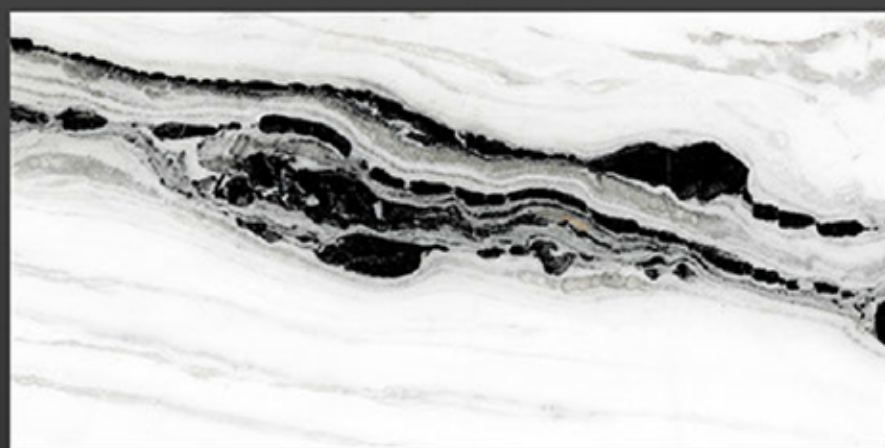

VOLCANO BLUE

600x1200 HIGH GLOSS

OSMOSIS
CERAMIK

WAVE CHOCO

600x1200 HIGH GLOSS

OSMOSIS
CERAMIK

WHITE PANDA

600x1200 HIGH GLOSS