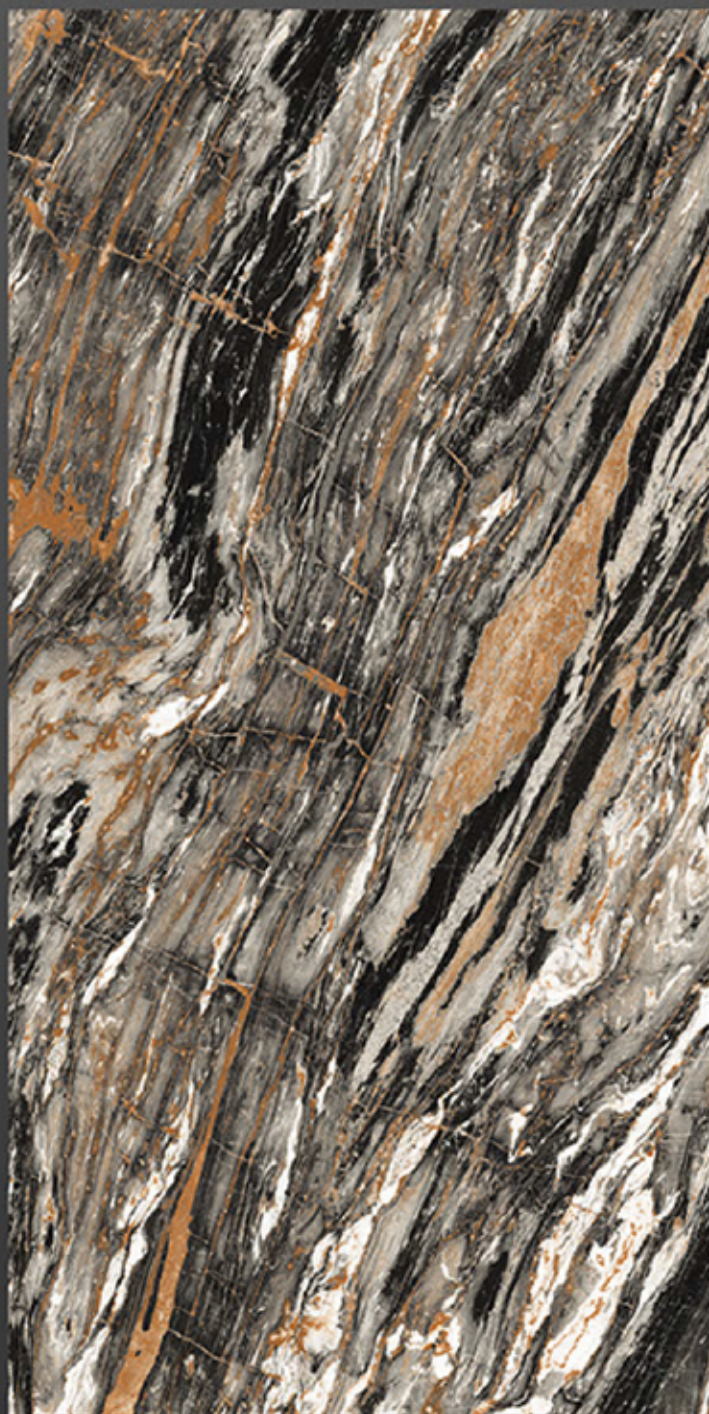

600x1200 HIGH GLOSS

OSMOSIS
CERAMIK

IKONY BLACK

600x1200 HIGH GLOSS

OSMOSIS
CERAMIK

IKONY NATURAL

600x1200 HIGH GLOSS

OSMOSIS
CERAMIK