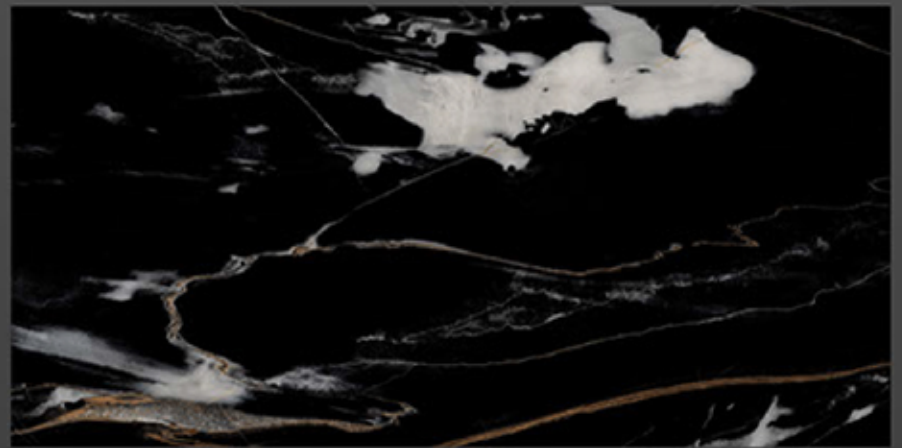

OSMOSIS
CERAMIK

FUSION BLACK

600x1200 HIGH GLOSS