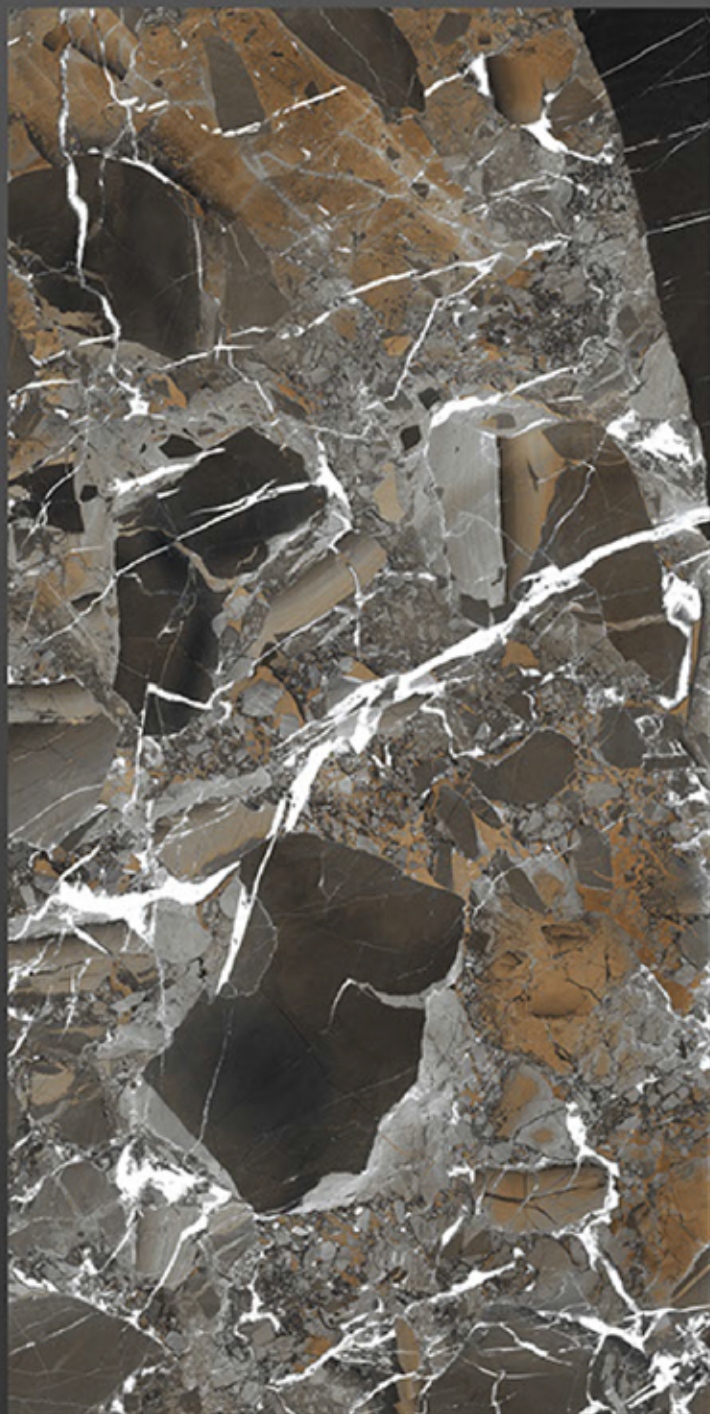

IKONY NERO

600x1200 HIGH GLOSS

OSMOSIS
CERAMIK

ITALY STONE ASH

600x1200 HIGH GLOSS

OSMOSIS
CERAMIK

ITALY STONE BRONZE

600x1200 HIGH GLOSS