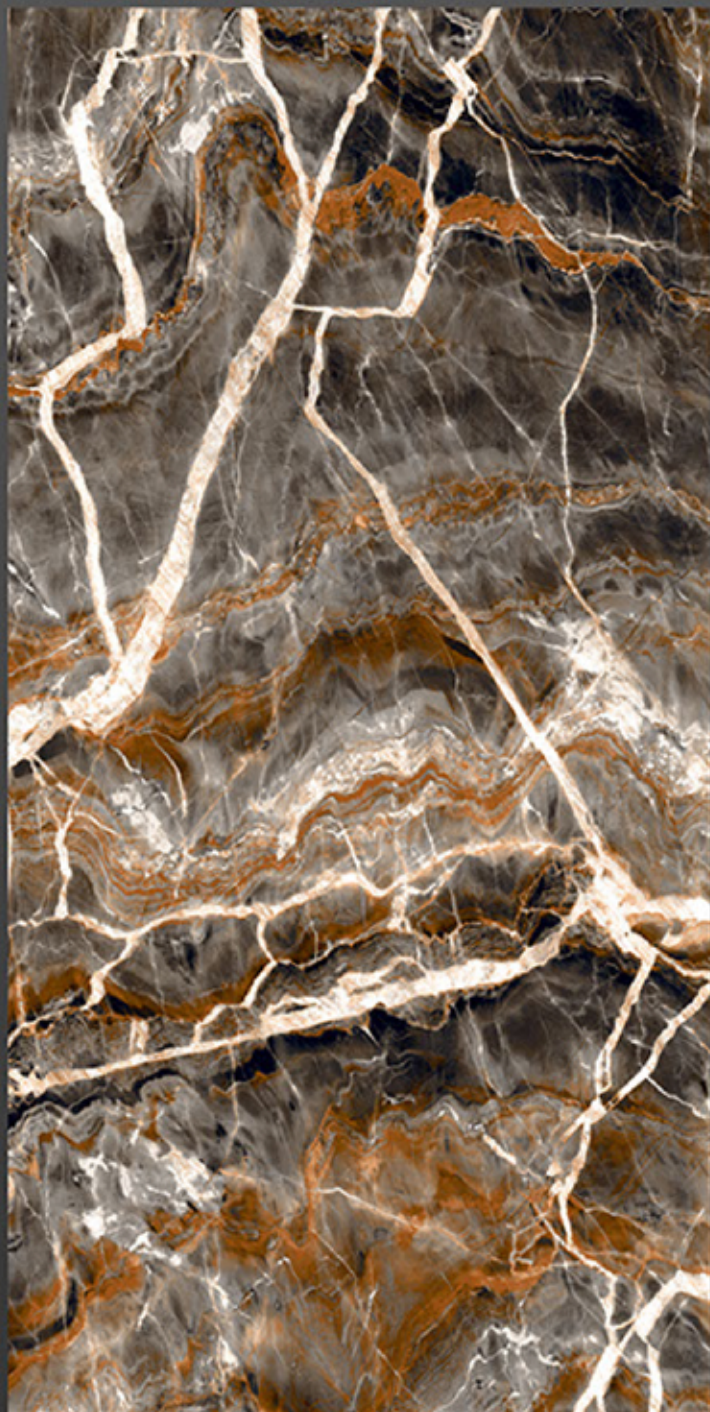

OSMOSIS
CERAMIK

CRACON BROWN

600x1200 HIGH GLOSS