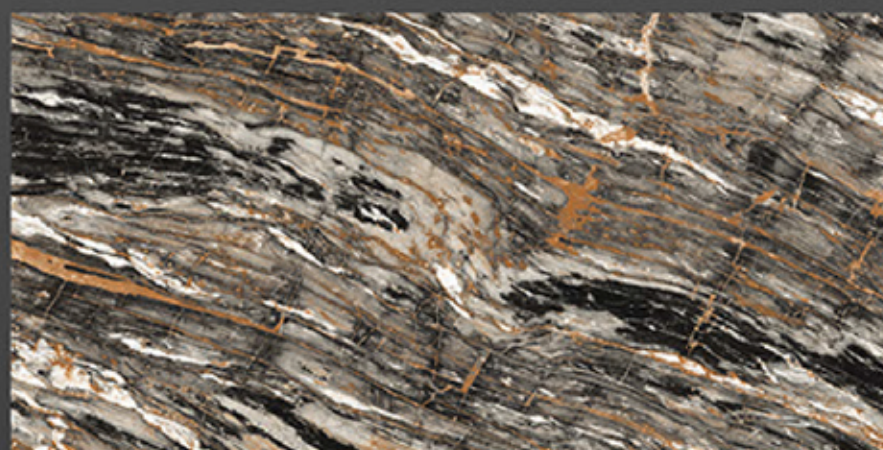

600x1200 HIGH GLOSS

OSMOSIS
CERAMIK

IKONY BLACK

600x1200 HIGH GLOSS

OSMOSIS
CERAMIK

IKONY NATURAL

600x1200 HIGH GLOSS

OSMOSIS
CERAMIK