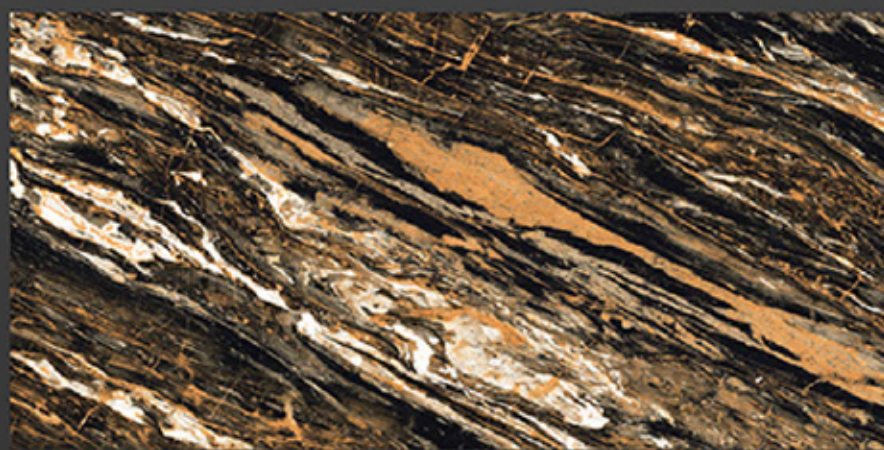

OSMOSIS
CERAMIK

IKONY NERO

600x1200 HIGH GLOSS