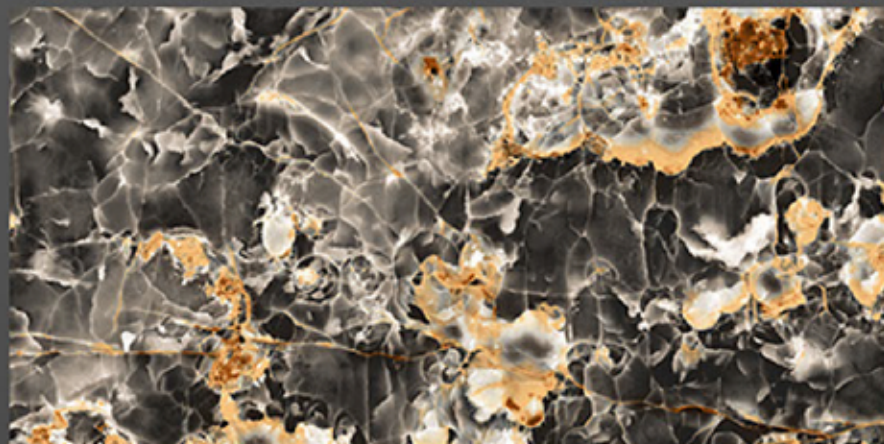

OSMOSIS
CERAMIK

BRESSA BLACK

600x1200 HIGH GLOSS