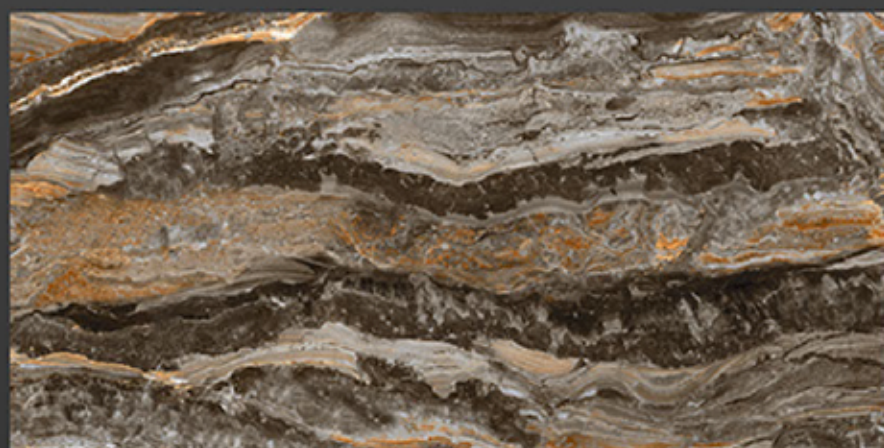

OSMOSIS
CERAMIK

GRAFITO BROWN

600x1200 HIGH GLOSS