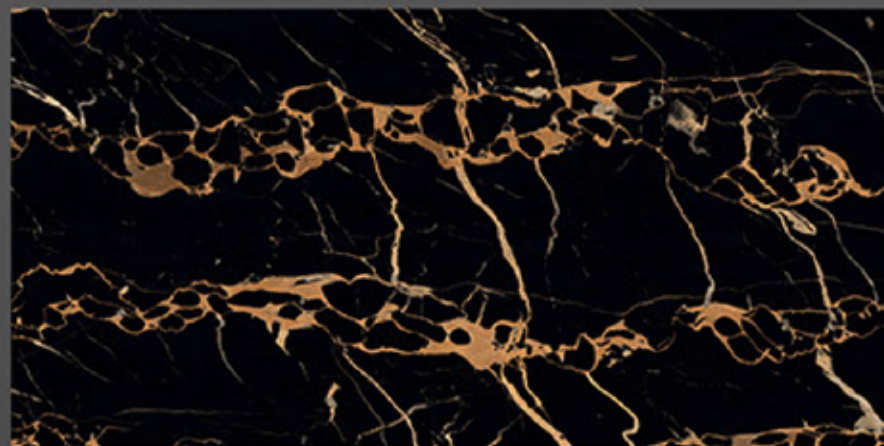

600x1200 HIGH GLOSS

OSMOSIS
CERAMIK

BROWN POTTRO

600x1200 HIGH GLOSS

OSMOSIS
CERAMIK

CLASSIC GOLD

600x1200 HIGH GLOSS

OSMOSIS
CERAMIK