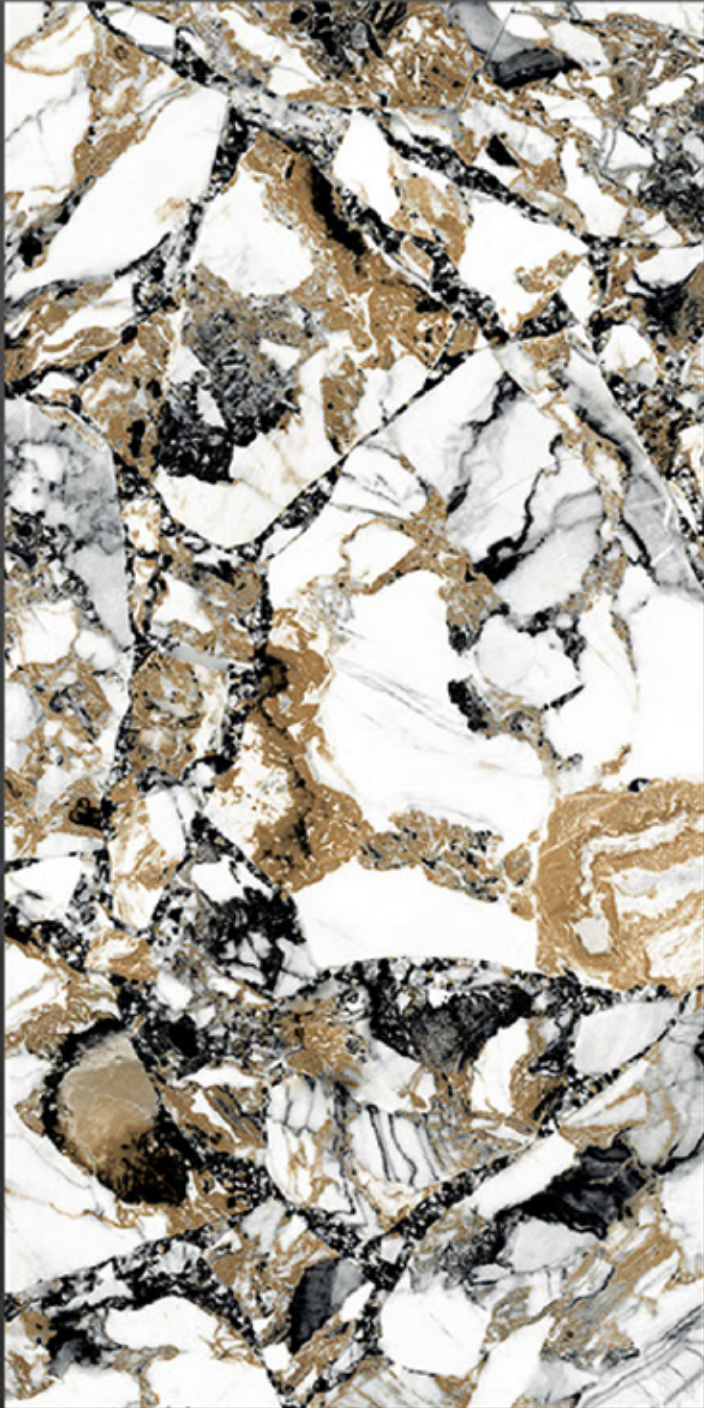

OSMOSIS
CERAMIK

BOSTAN NATURAL

600x1200 HIGH GLOSS