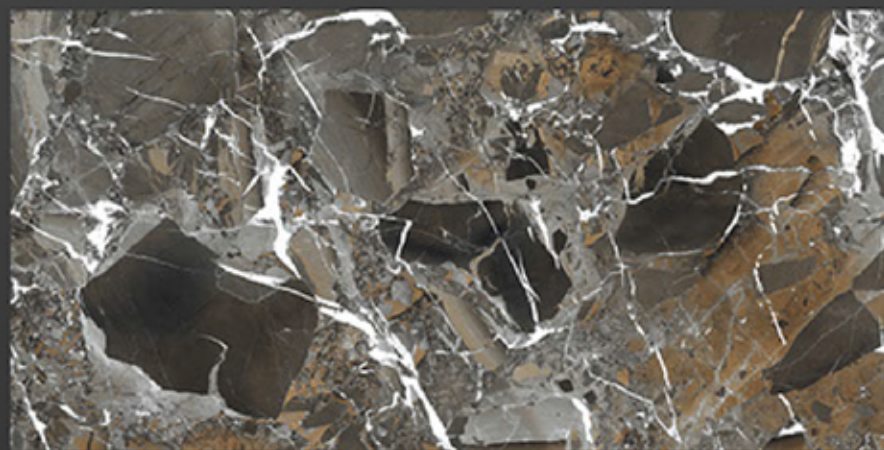

IKONY NERO

600x1200 HIGH GLOSS

OSMOSIS
CERAMIK

ITALY STONE ASH

600x1200 HIGH GLOSS

OSMOSIS
CERAMIK

ITALY STONE BRONZE

600x1200 HIGH GLOSS