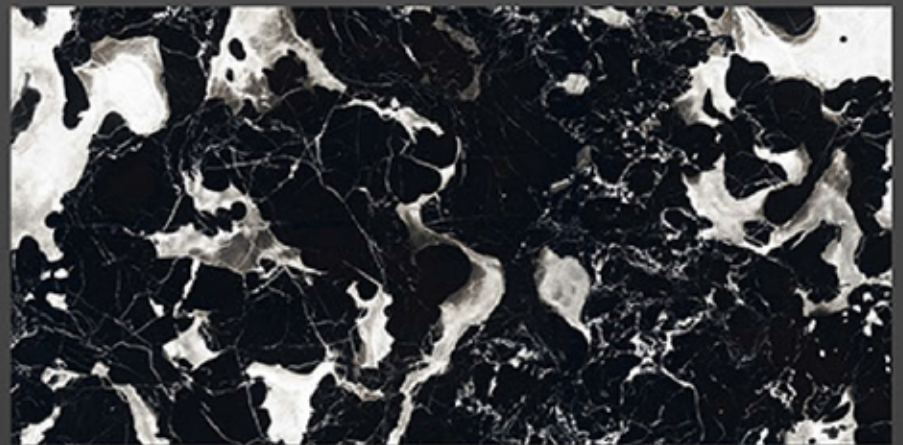

OSMOSIS
CERAMIK

CLASSIC SILVER

600x1200 HIGH GLOSS