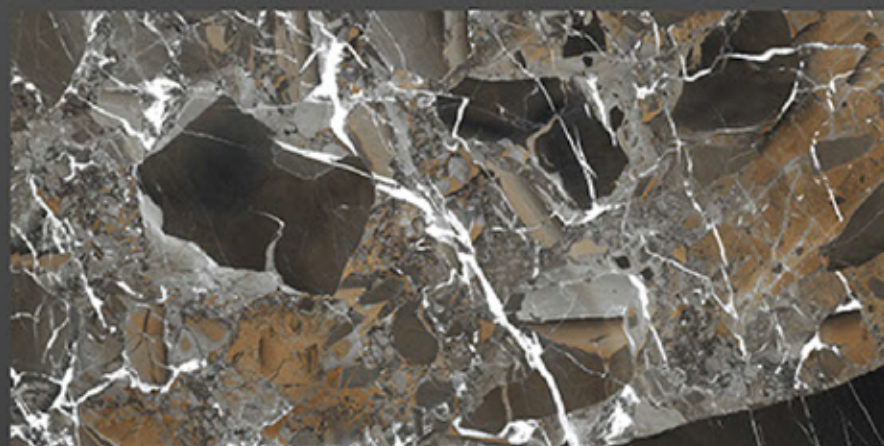

IKONY NERO

600x1200 HIGH GLOSS

OSMOSIS
CERAMIK

ITALY STONE ASH

600x1200 HIGH GLOSS

OSMOSIS
CERAMIK

ITALY STONE BRONZE

600x1200 HIGH GLOSS