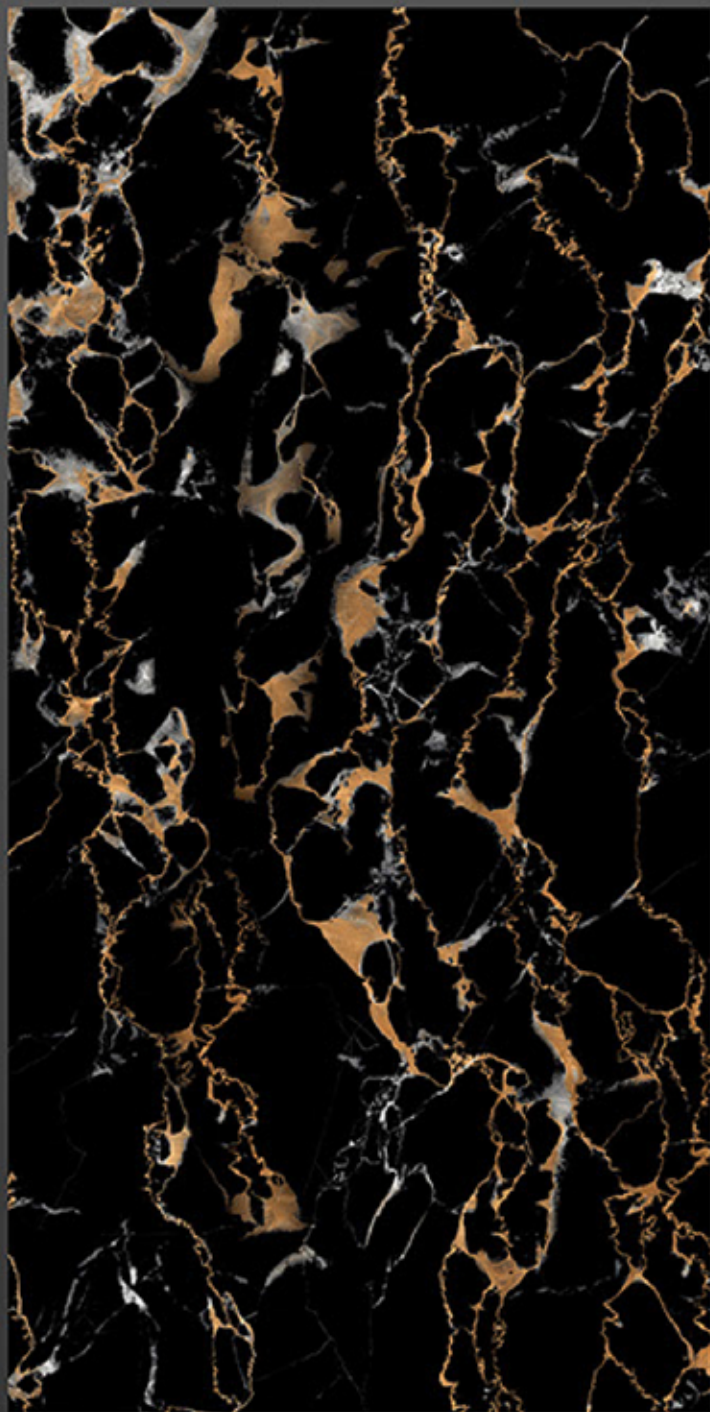

FUSION BLACK

600x1200 HIGH GLOSS

OSMOSIS
CERAMIK

GERMAN WOOD

600x1200 HIGH GLOSS

OSMOSIS
CERAMIK

GOLDEN POTTRO

600x1200 HIGH GLOSS