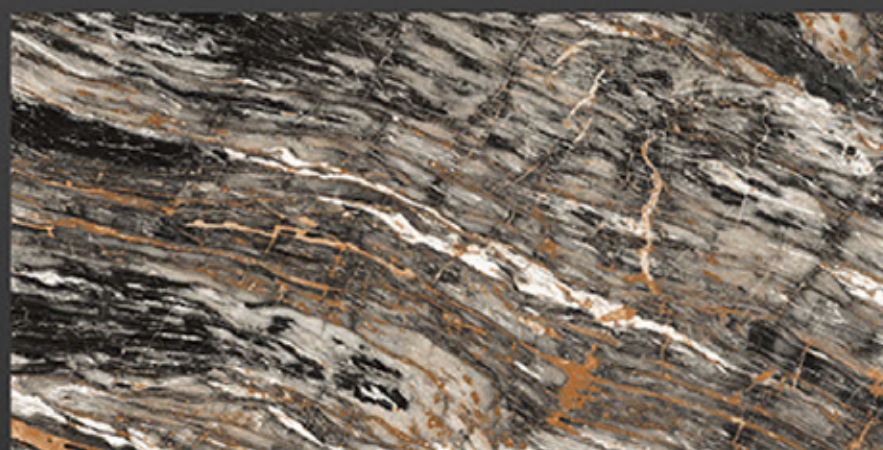

600x1200 HIGH GLOSS

OSMOSIS
CERAMIK

IKONY BLACK

600x1200 HIGH GLOSS

OSMOSIS
CERAMIK

IKONY NATURAL

600x1200 HIGH GLOSS

OSMOSIS
CERAMIK