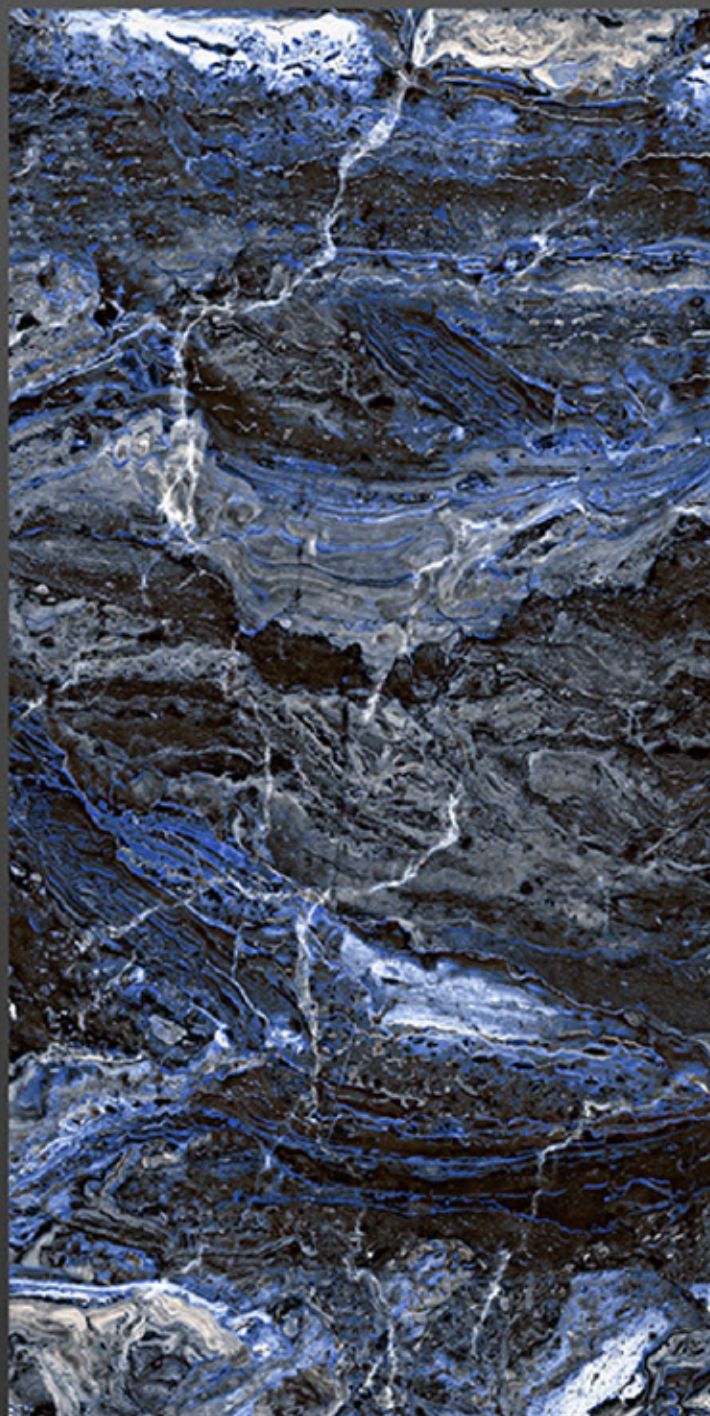

OSMOSIS
CERAMIK

VOLCANO BLUE

600x1200 HIGH GLOSS