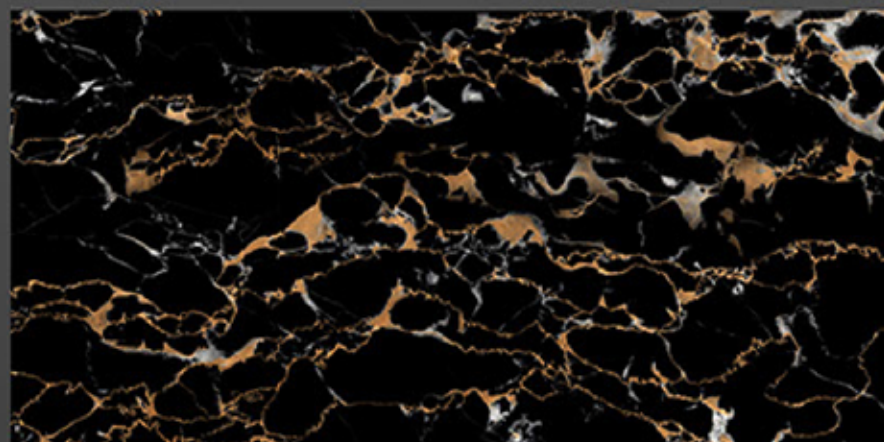

FUSION BLACK

600x1200 HIGH GLOSS

OSMOSIS
CERAMIK

GERMAN WOOD

600x1200 HIGH GLOSS

OSMOSIS
CERAMIK

GOLDEN POTTRO

600x1200 HIGH GLOSS