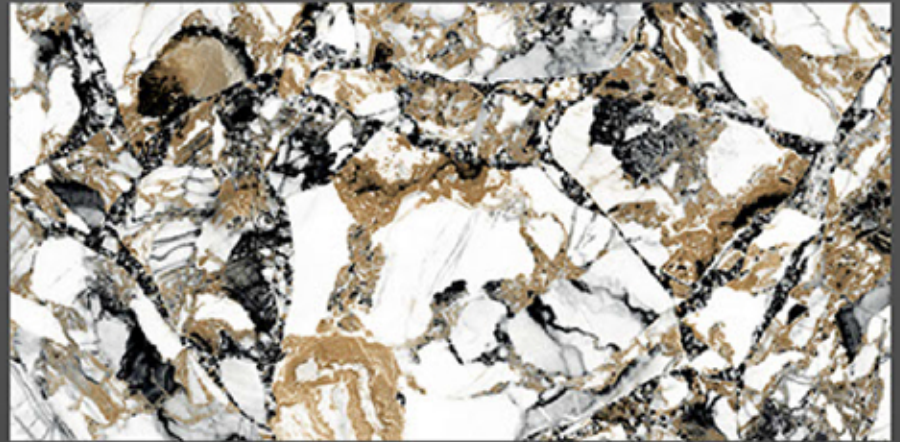

OSMOSIS
CERAMIK

BOSTAN NATURAL

600x1200 HIGH GLOSS