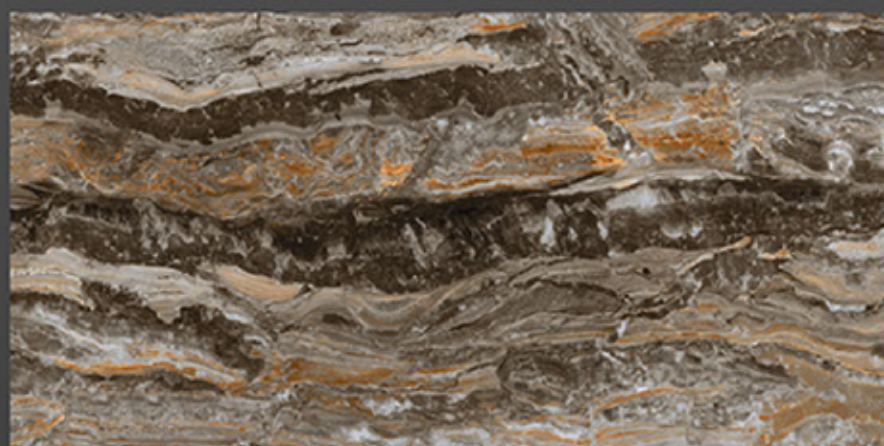

OSMOSIS
CERAMIK

GRAFITO BROWN

600x1200 HIGH GLOSS