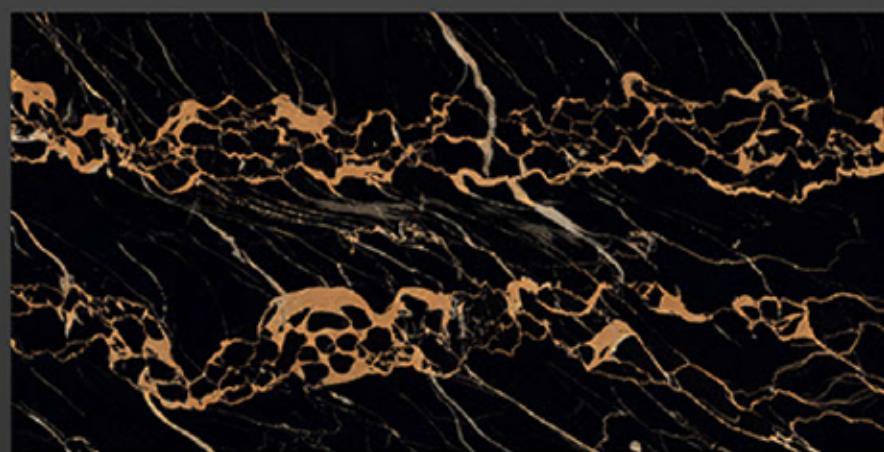

600x1200 HIGH GLOSS

OSMOSIS
CERAMIK

BROWN POTTRO

600x1200 HIGH GLOSS

OSMOSIS
CERAMIK

CLASSIC GOLD

600x1200 HIGH GLOSS

OSMOSIS
CERAMIK