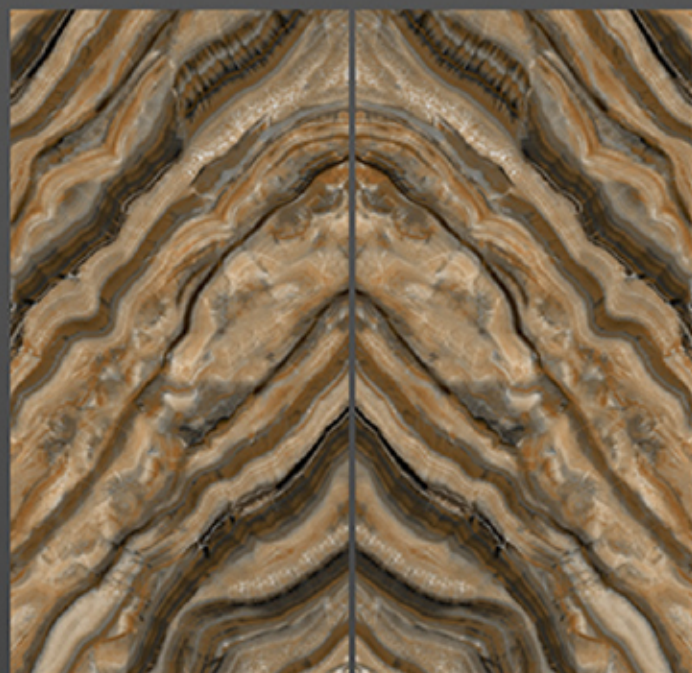

600x1200 HIGH GLOSS