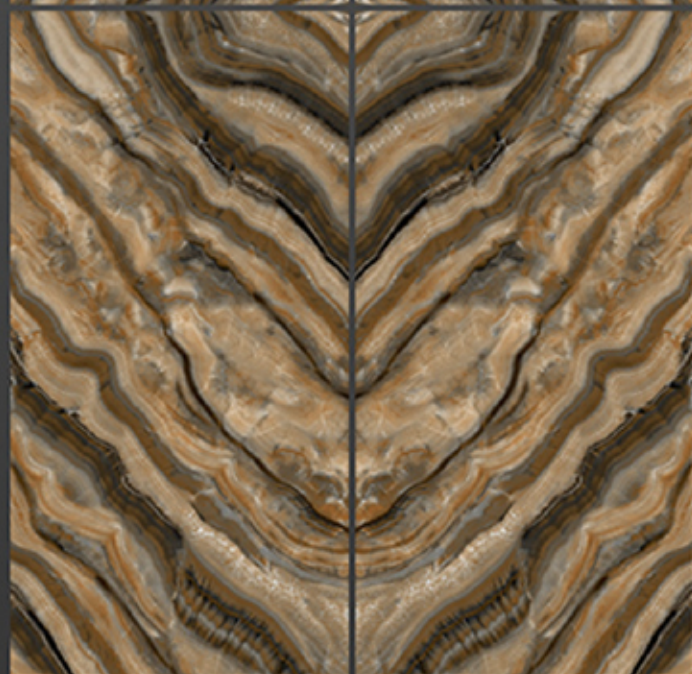

600x1200 HIGH GLOSS