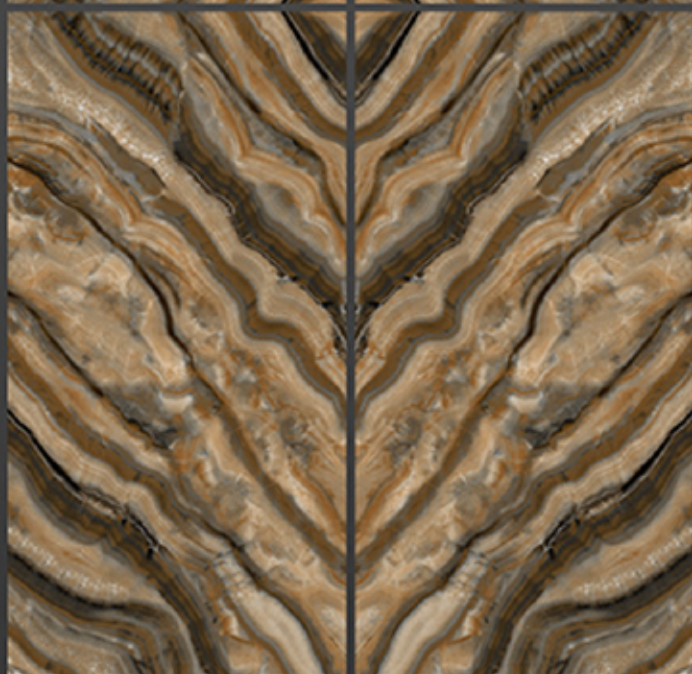

OSMOSIS

C E R A M I K

GVT/PGVT

VITRIFIED TILES

BOOK MATCH HIGH GLOSS

600 X 1200 MM

OSMOSIS
CERAMIK

BOOK MATCH

HG_002_A

HG_002_B

600x1200 HIGH GLOSS

OSMOSIS
CERAMIK

BOOK MATCH

HG_003_A

HG_003_B

600x1200 HIGH GLOSS