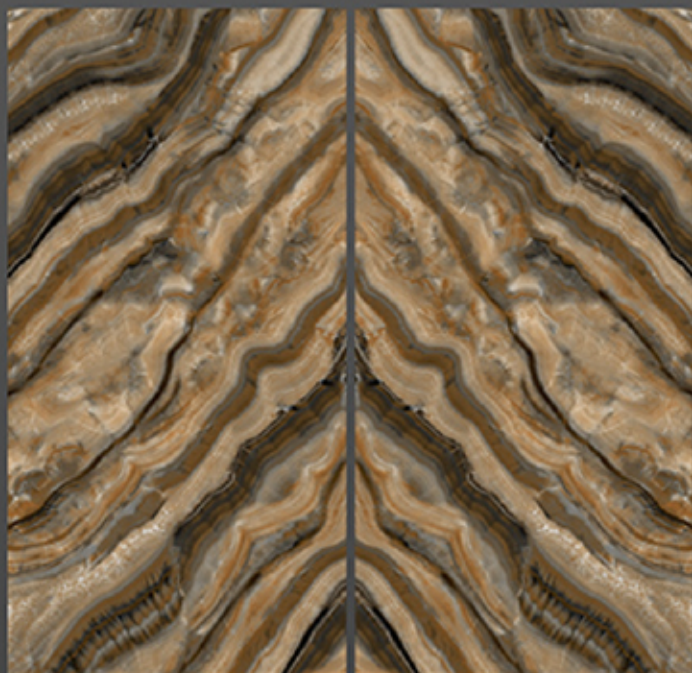

600x1200 HIGH GLOSS