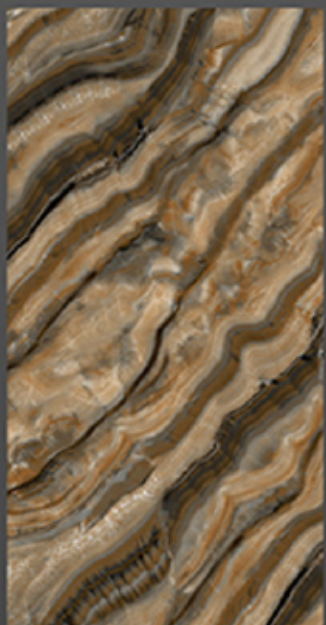

OSMOSIS

C E R A M I K

GVT/PGVT

VITRIFIED TILES

BOOK MATCH HIGH GLOSS

600 X 1200 MM

OSMOSIS
CERAMIK

BOOK MATCH