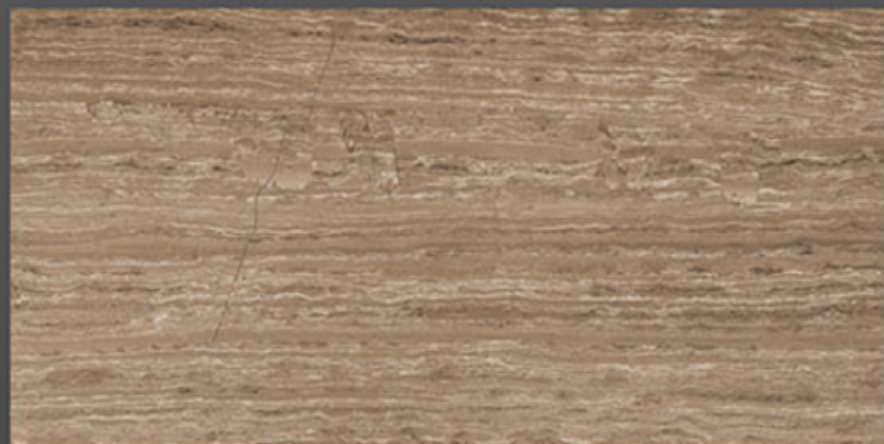

OSMOSIS
CERAMIK

ATOM BROWN

600X1200 GLOSSY