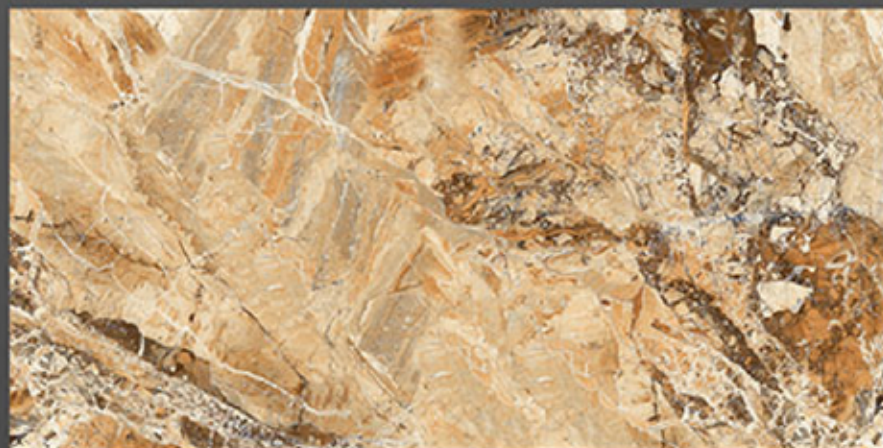

OSMOSIS
CERAMIK

BRESSIA GOLD

600X1200 GLOSSY