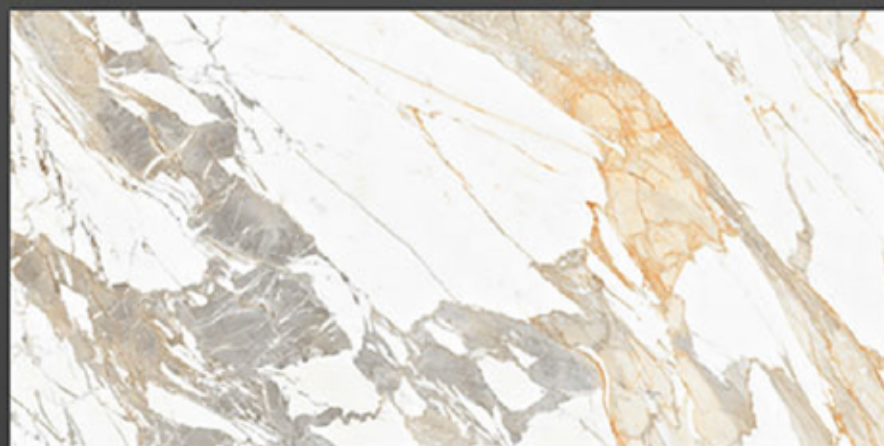

OSMOSIS
CERAMIK

EMPERADOR BROWN

600X1200 GLOSSY

OSMOSIS
CERAMIK

EMPIRE CARARA

600X1200 GLOSSY