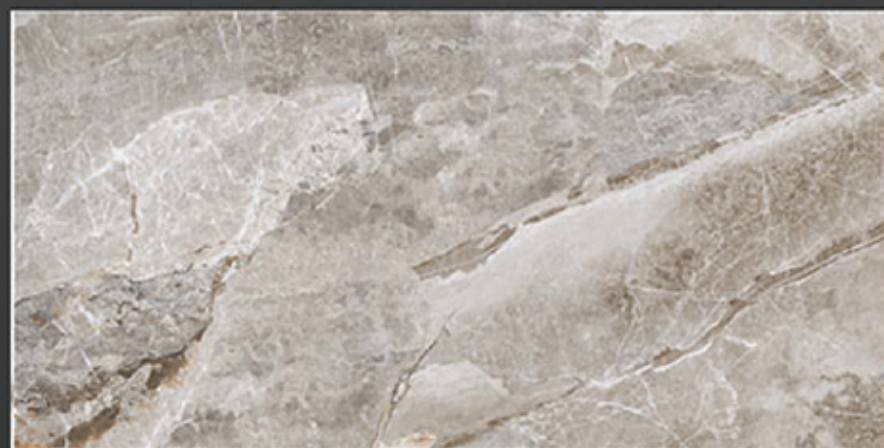

OSMOSIS
CERAMIK

ANY SKY

600X1200 GLOSSY

OSMOSIS
CERAMIK

AQUAFINA NATURAL

600X1200 GLOSSY

OSMOSIS
CERAMIK

AQUAFINA SKY