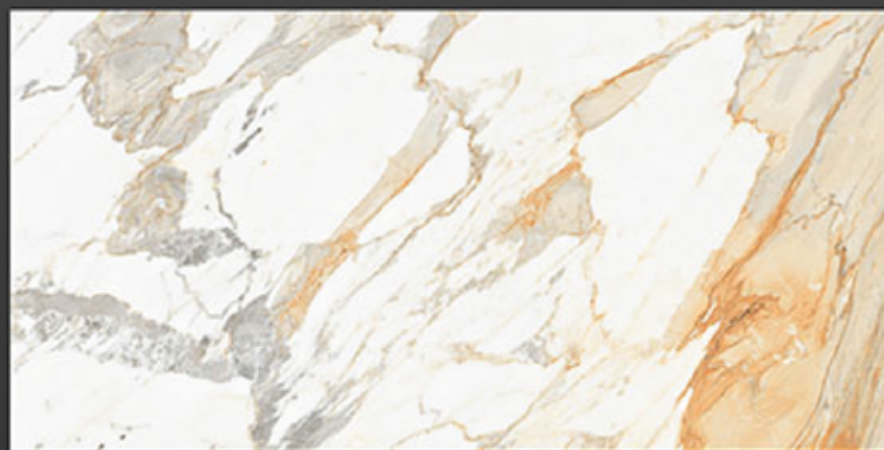

OSMOSIS
CERAMIK

EMPERADOR BROWN

600X1200 GLOSSY

OSMOSIS
CERAMIK

EMPIRE CARARA

600X1200 GLOSSY