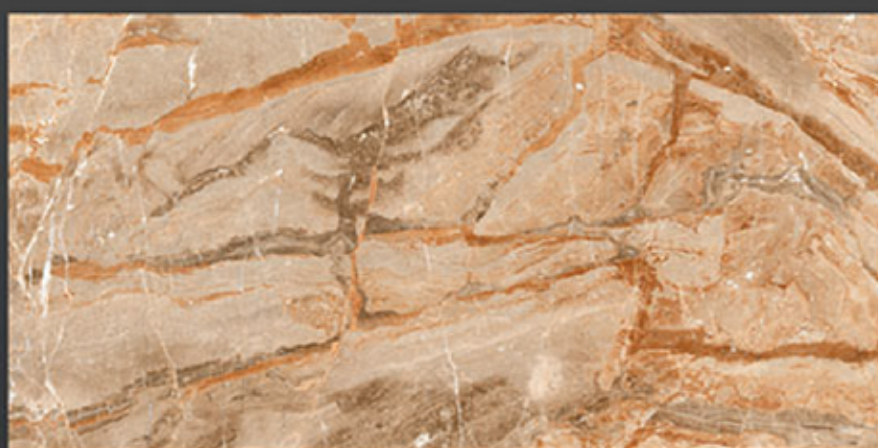

**ERAWOOD WANGE**

**600X1200 GLOSSY**

**OSMOSIS**  
CERAMIK

**ESTILO BROWN**

**600X1200 GLOSSY**

**OSMOSIS**  
CERAMIK

**ESTILO NATURAL**

**600X1200 GLOSSY**