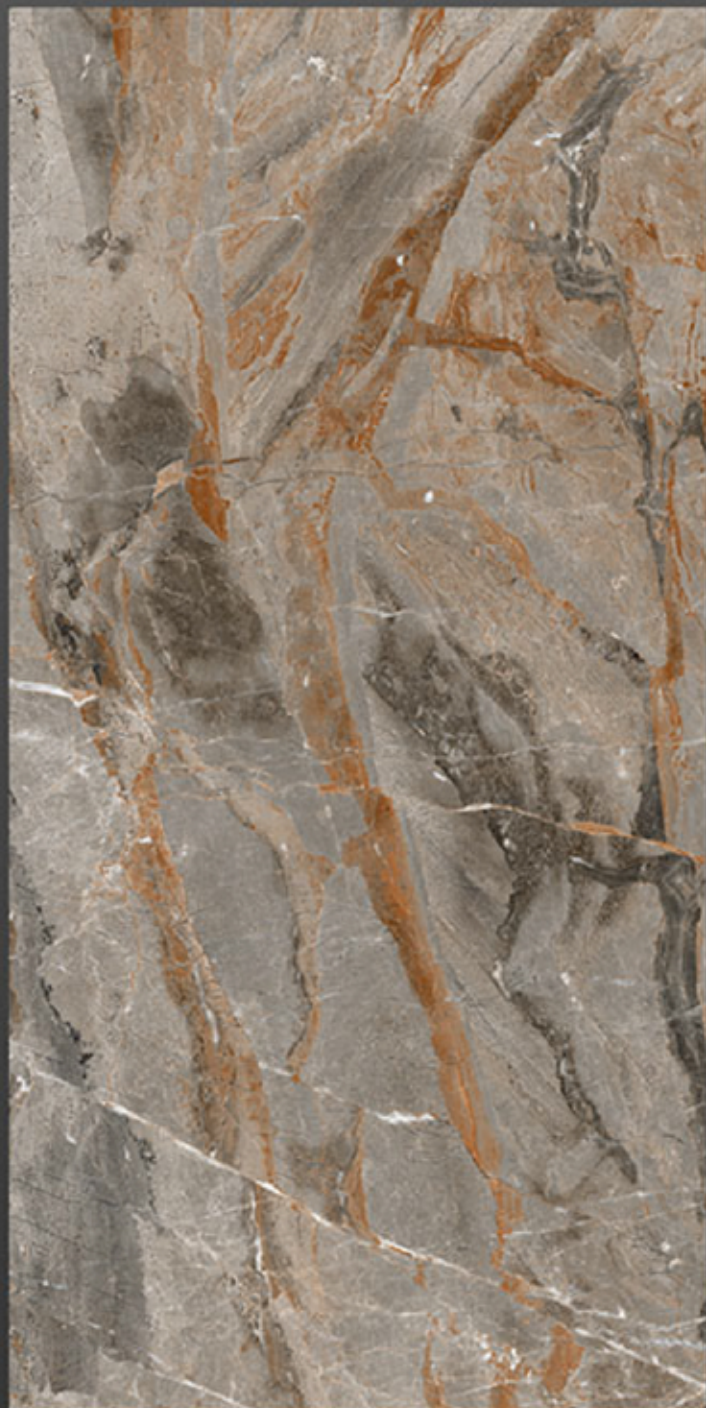

**ERAWOOD WANGE**

**600X1200 GLOSSY**

**OSMOSIS**  
CERAMIK

**ESTILO BROWN**

**600X1200 GLOSSY**

**OSMOSIS**  
CERAMIK

**ESTILO NATURAL**

**600X1200 GLOSSY**