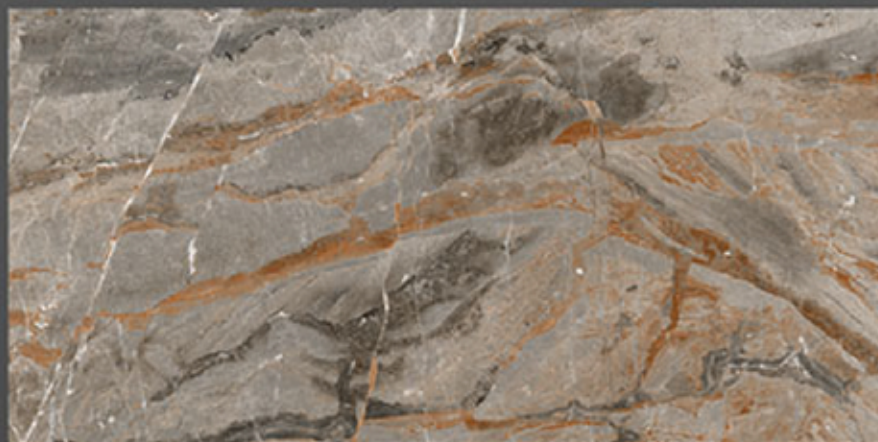

**ERAWOOD WANGE**

**600X1200 GLOSSY**

**OSMOSIS**  
CERAMIK

**ESTILO BROWN**

**600X1200 GLOSSY**

**OSMOSIS**  
CERAMIK

**ESTILO NATURAL**

**600X1200 GLOSSY**