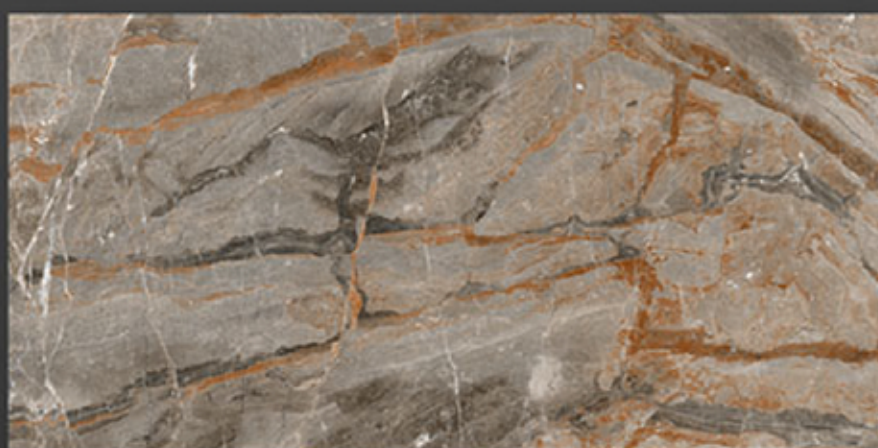

**ERAWOOD WANGE**

**600X1200 GLOSSY**

**OSMOSIS**  
CERAMIK

**ESTILO BROWN**

**600X1200 GLOSSY**

**OSMOSIS**  
CERAMIK

**ESTILO NATURAL**

**600X1200 GLOSSY**