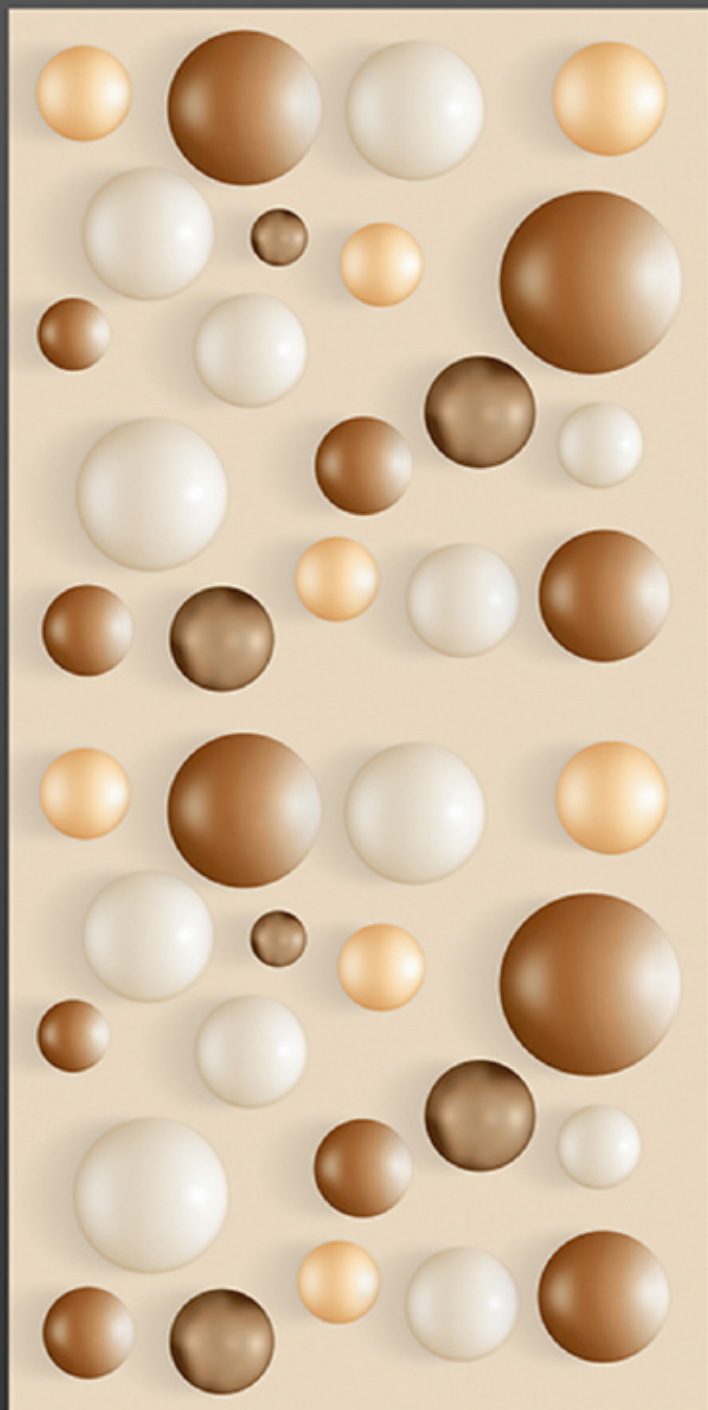

OSMOSIS
CERAMIK

BUBBLE 3D BROWN

600X1200 GLOSSY