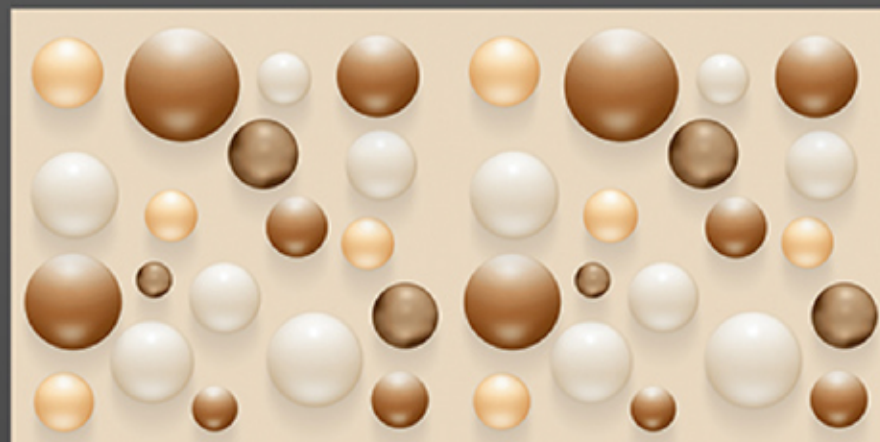

OSMOSIS

C E R A M I K

GVT/PGVT

VITRIFIED TILES

3D PGVT SERIES

600 X 1200 MM

OSMOSIS
CERAMIK

BUBBLE 3D AZUL

600X1200 GLOSSY

OSMOSIS
CERAMIK

BUBBLE 3D BROWN

600X1200 GLOSSY

OSMOSIS
CERAMIK

BUBBLE 3D LIGHT

600X1200 GLOSSY

OSMOSIS
CERAMIK

OSMOSIS
CERAMIK

GLOSSY 3D - 004

600X1200 GLOSSY