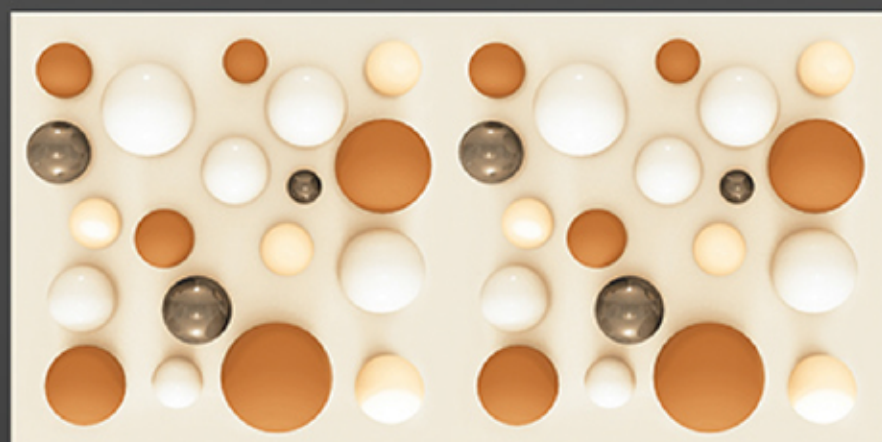

600X1200 GLOSSY

OSMOSIS
CERAMIK

BUBBLE 3D BROWN

600X1200 GLOSSY

OSMOSIS
CERAMIK

BUBBLE 3D LIGHT

600X1200 GLOSSY

OSMOSIS
CERAMIK