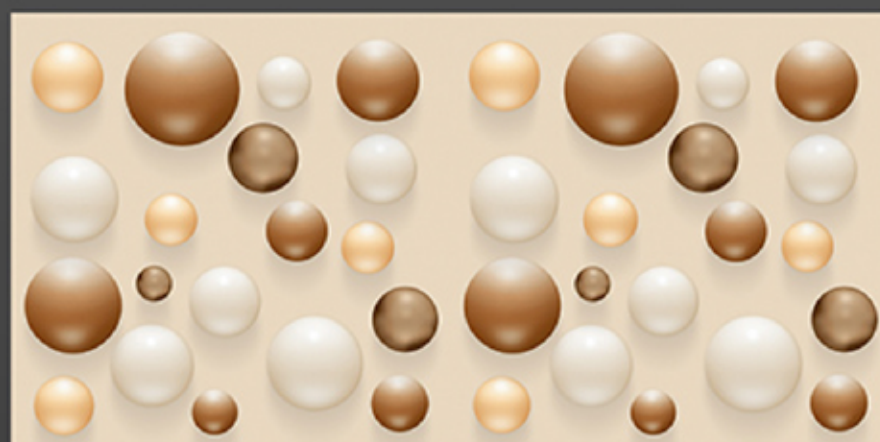

OSMOSIS

C E R A M I K

GVT/PGVT

VITRIFIED TILES

3D PGVT SERIES

600 X 1200 MM

OSMOSIS
CERAMIK

BUBBLE 3D AZUL

600X1200 GLOSSY

OSMOSIS
CERAMIK

BUBBLE 3D BROWN

600X1200 GLOSSY

OSMOSIS
CERAMIK

BUBBLE 3D LIGHT

600X1200 GLOSSY

OSMOSIS
CERAMIK

OSMOSIS
CERAMIK

GLOSSY 3D - 004

600X1200 GLOSSY