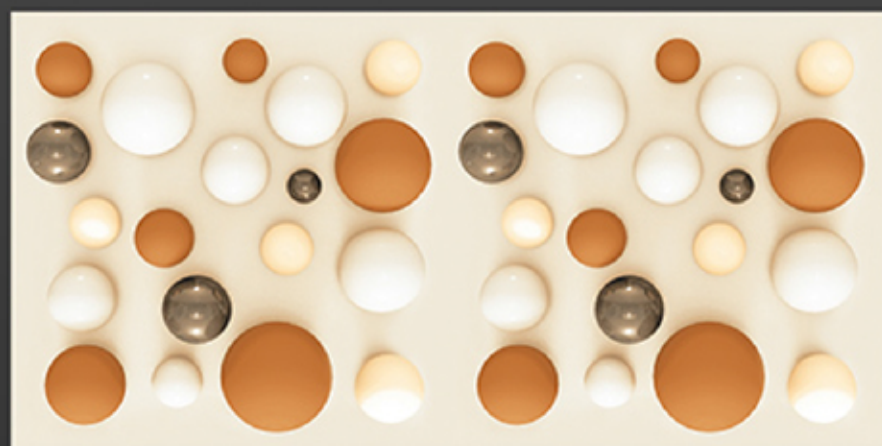

600X1200 GLOSSY

OSMOSIS
CERAMIK

BUBBLE 3D BROWN

600X1200 GLOSSY

OSMOSIS
CERAMIK

BUBBLE 3D LIGHT

600X1200 GLOSSY

OSMOSIS
CERAMIK