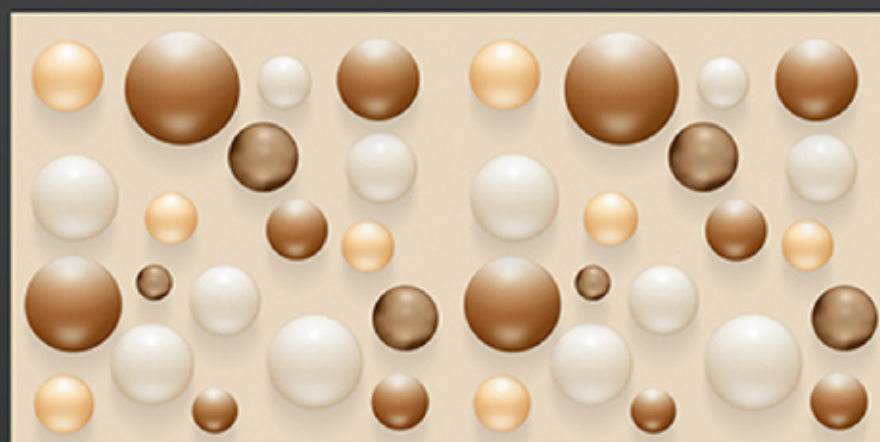

OSMOSIS

C E R A M I K

GVT/PGVT

VITRIFIED TILES

3D PGVT SERIES

600 X 1200 MM

OSMOSIS
CERAMIK

BUBBLE 3D AZUL

600X1200 GLOSSY

OSMOSIS
CERAMIK

BUBBLE 3D BROWN

600X1200 GLOSSY

OSMOSIS
CERAMIK

BUBBLE 3D LIGHT

600X1200 GLOSSY

OSMOSIS
CERAMIK

OSMOSIS
CERAMIK

GLOSSY 3D - 004

600X1200 GLOSSY