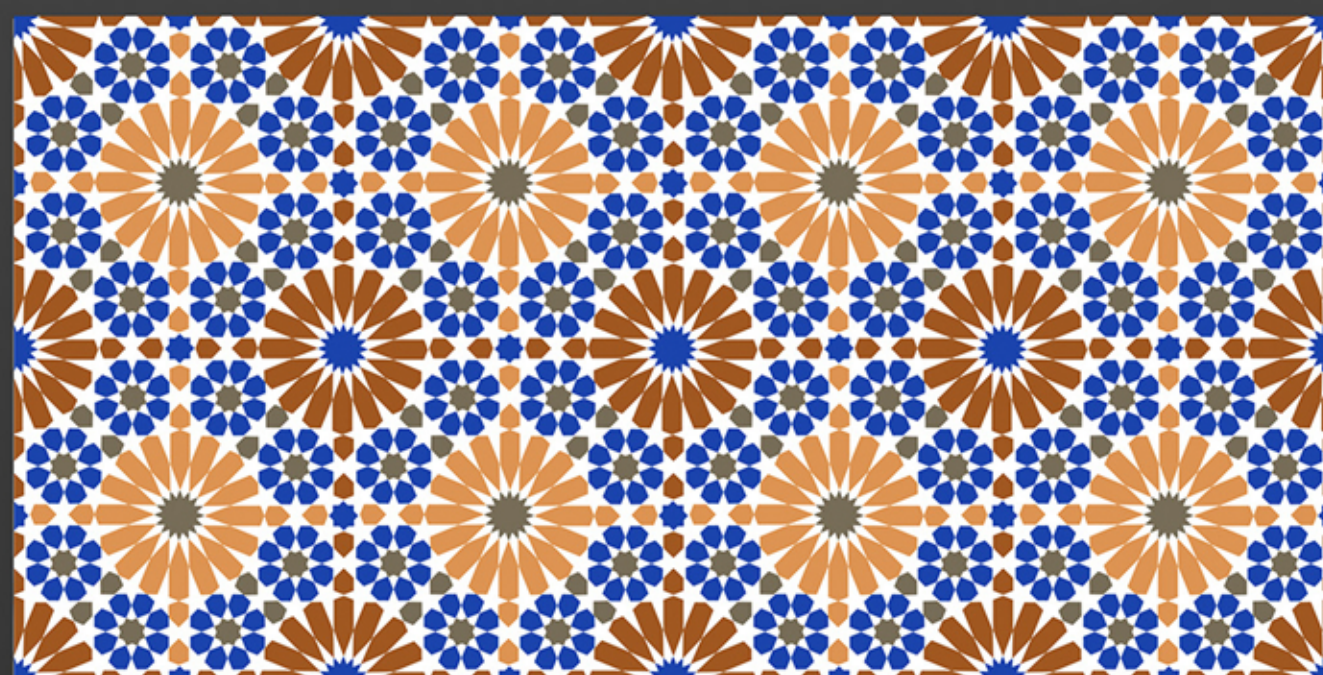

OSMOSIS

C E R A M I K

GVT/PGVT

VITRIFIED TILES

DECOR SERIES MATT FINISH

600 X 1200 MM

OSMOSIS
CERAMIK

DECOR 001

600x1200 MATT

OSMOSIS
CERAMIK

DECOR 002

600x1200 MATT

OSMOSIS
CERAMIK

DECOR 003

600x1200 MATT

OSMOSIS
CERAMIK