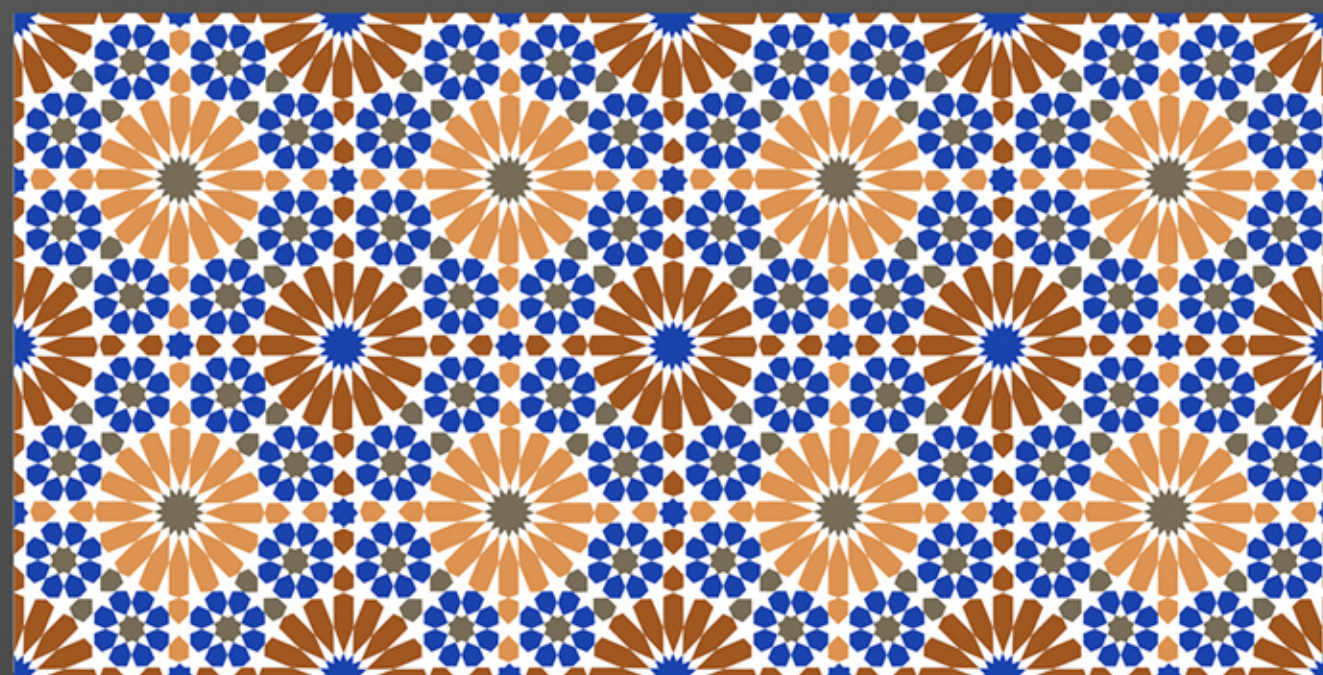

OSMOSIS

C E R A M I K

GVT/PGVT

VITRIFIED TILES

DECOR SERIES MATT FINISH

600 X 1200 MM

OSMOSIS
CERAMIK

DECOR 001

600x1200 MATT

OSMOSIS
CERAMIK

DECOR 002

600x1200 MATT

OSMOSIS
CERAMIK

DECOR 003

600x1200 MATT

OSMOSIS
CERAMIK