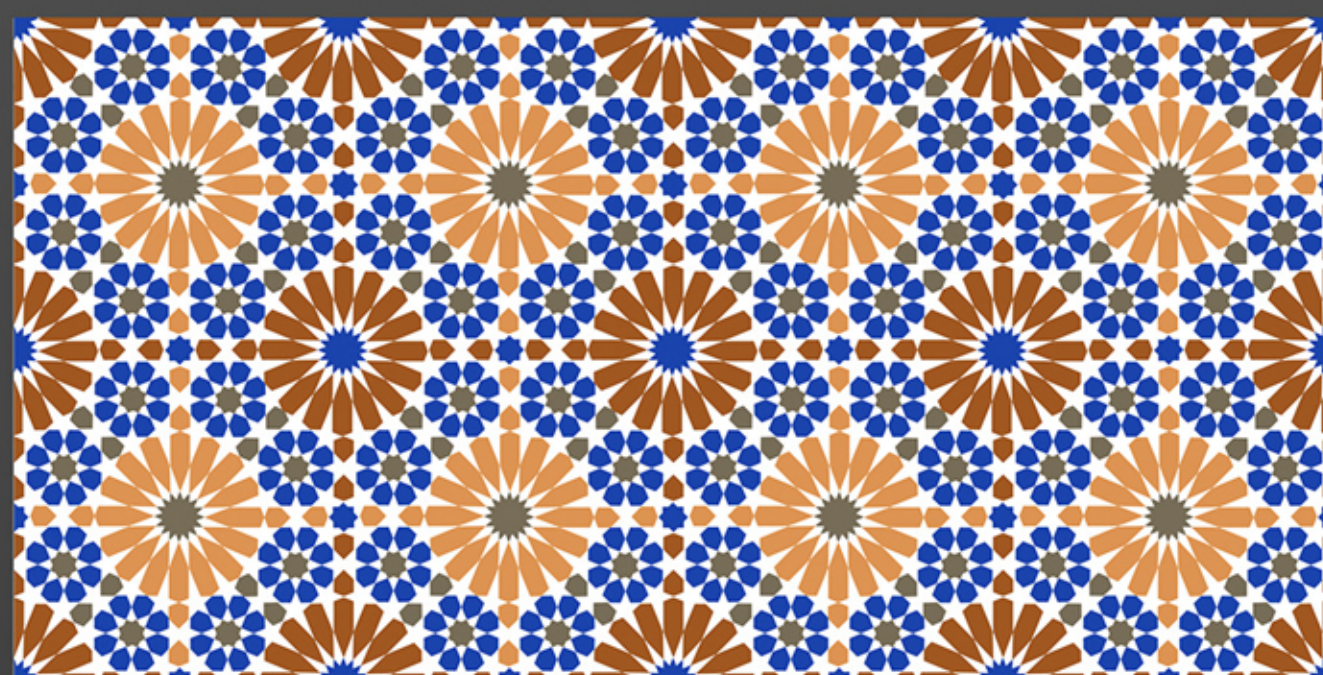

OSMOSIS

C E R A M I K

GVT/PGVT

VITRIFIED TILES

DECOR SERIES MATT FINISH

600 X 1200 MM

OSMOSIS
CERAMIK

DECOR 001

600x1200 MATT

OSMOSIS
CERAMIK

DECOR 002

600x1200 MATT

OSMOSIS
CERAMIK

DECOR 003

600x1200 MATT

OSMOSIS
CERAMIK