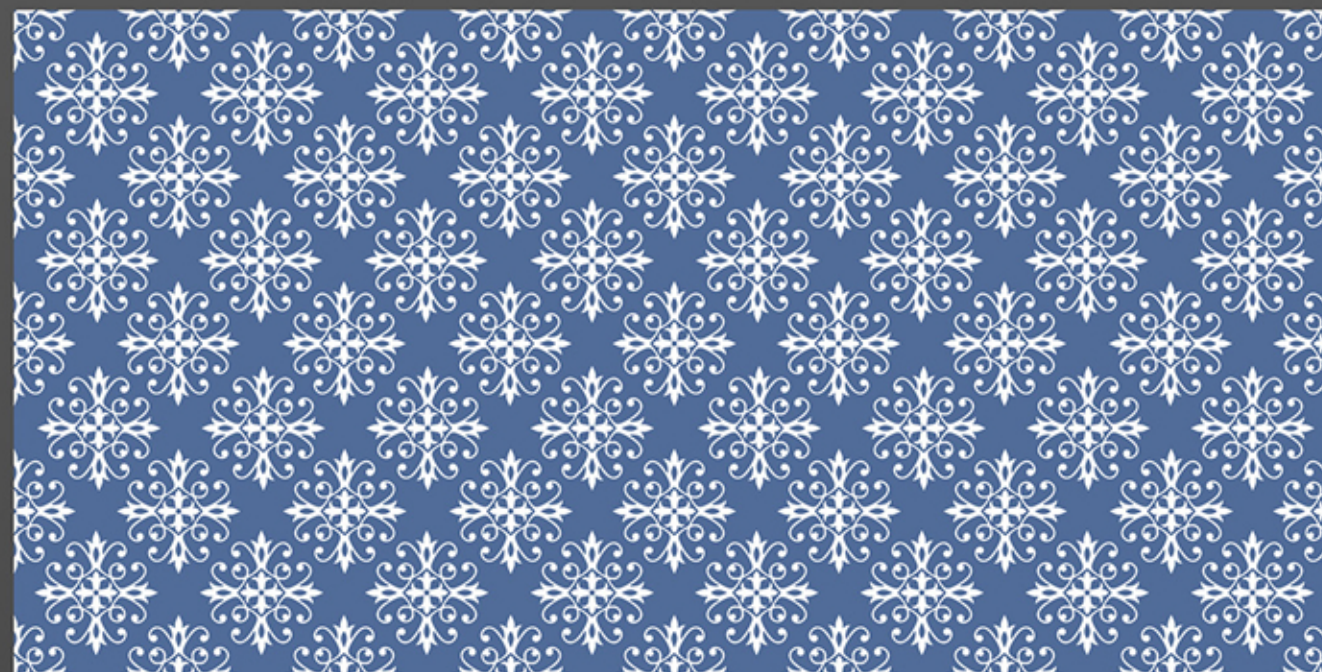

DECOR 004

600x1200 MATT

OSMOSIS
CERAMIK

DECOR 005

600x1200 MATT

OSMOSIS
CERAMIK

DECOR 006

600x1200 MATT