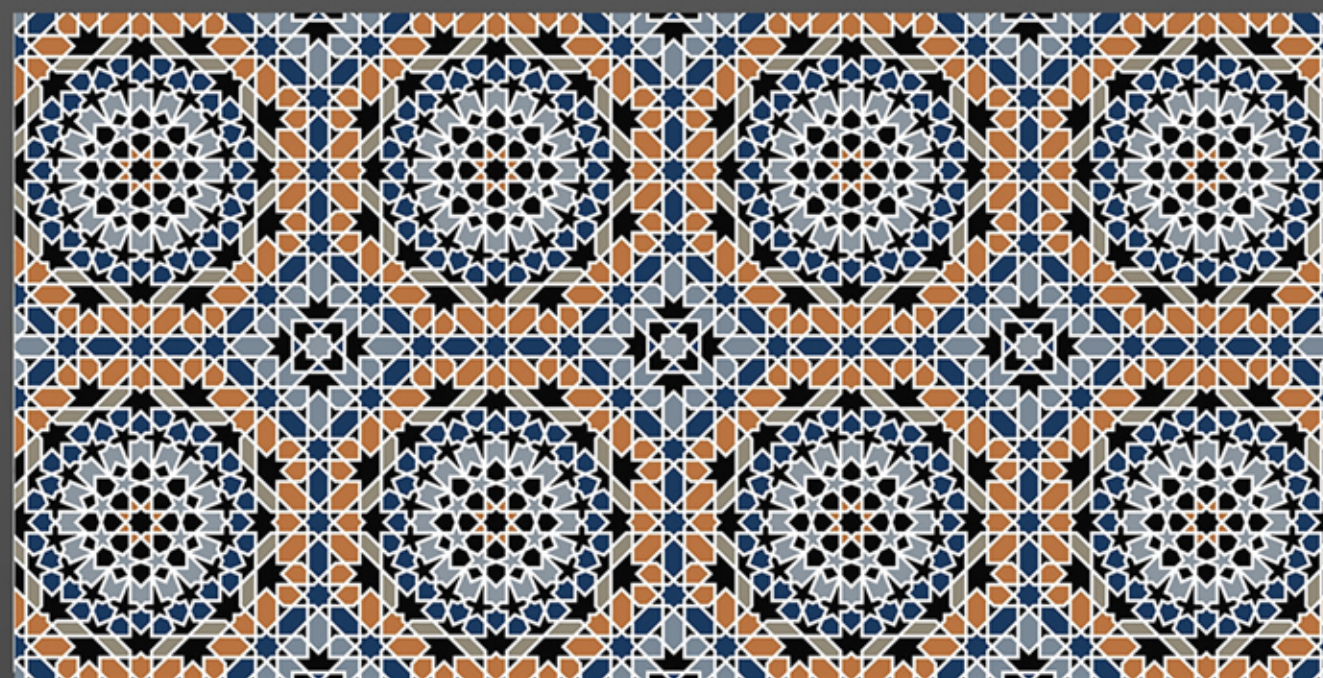

OSMOSIS
CERAMIK

DECOR 007

600x1200 MATT