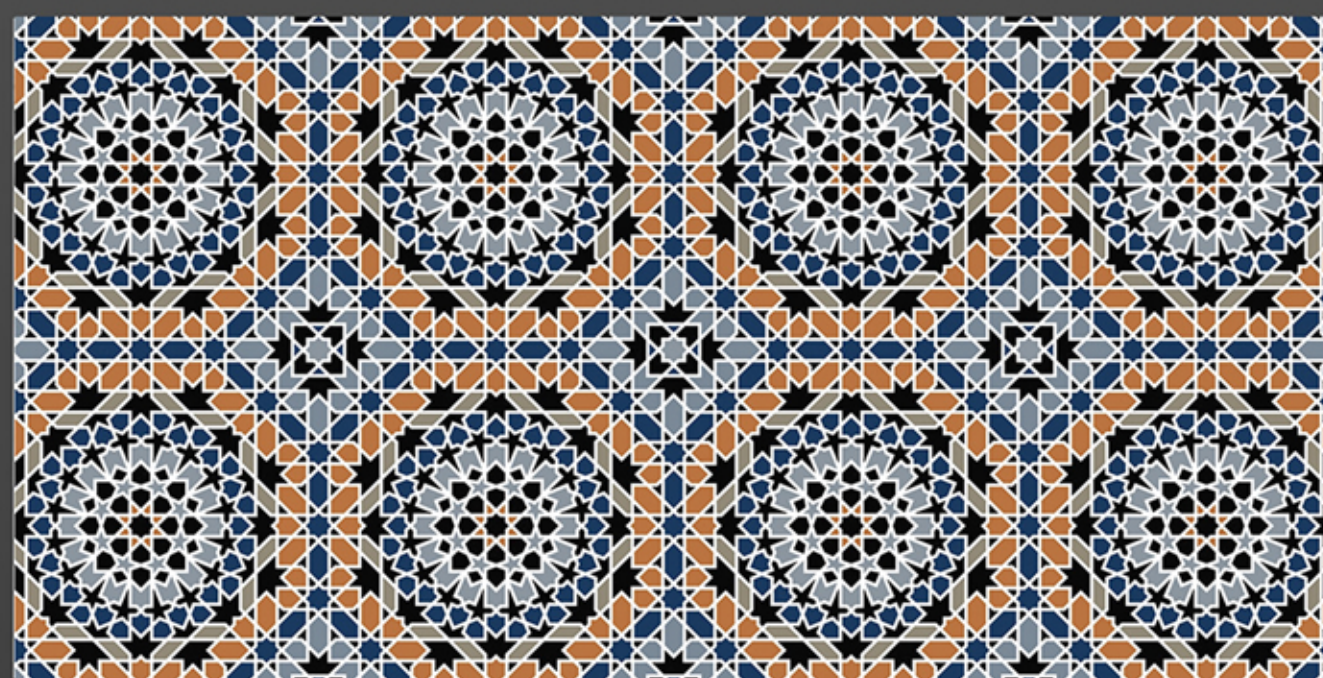

OSMOSIS
CERAMIK

DECOR 007

600x1200 MATT