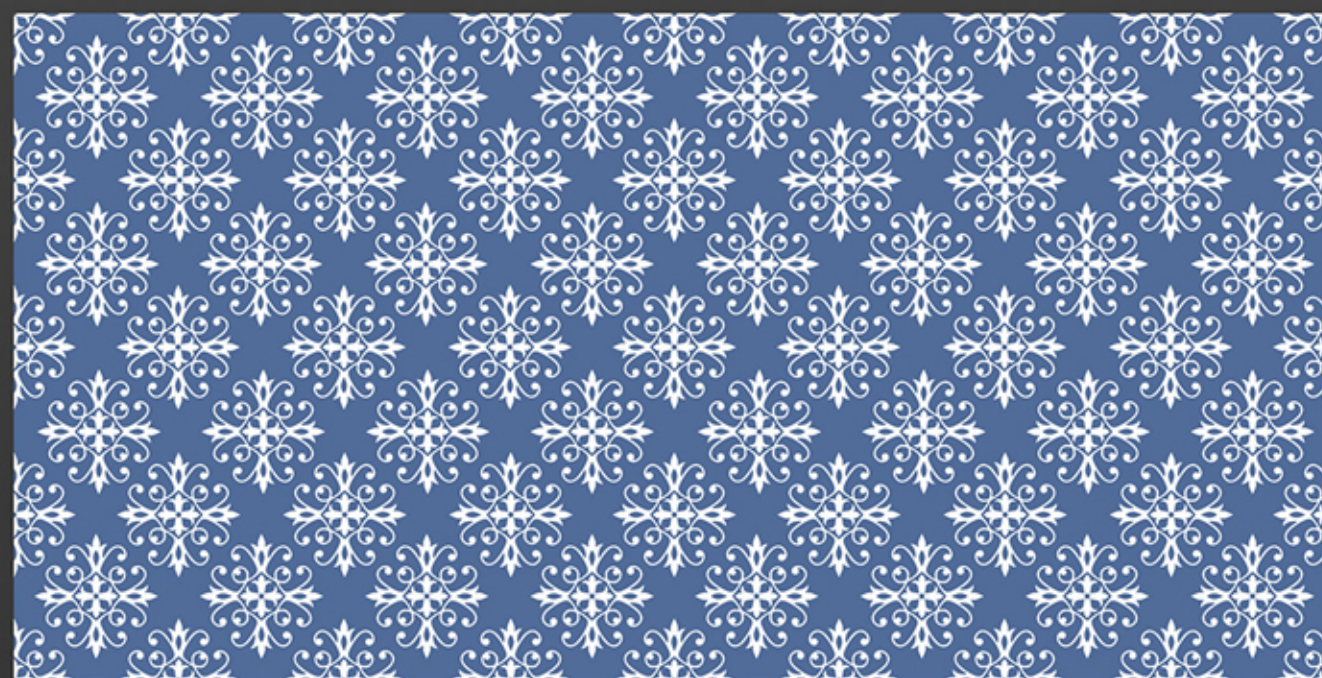

DECOR 004

600x1200 MATT

OSMOSIS
CERAMIK

DECOR 005

600x1200 MATT

OSMOSIS
CERAMIK

DECOR 006

600x1200 MATT