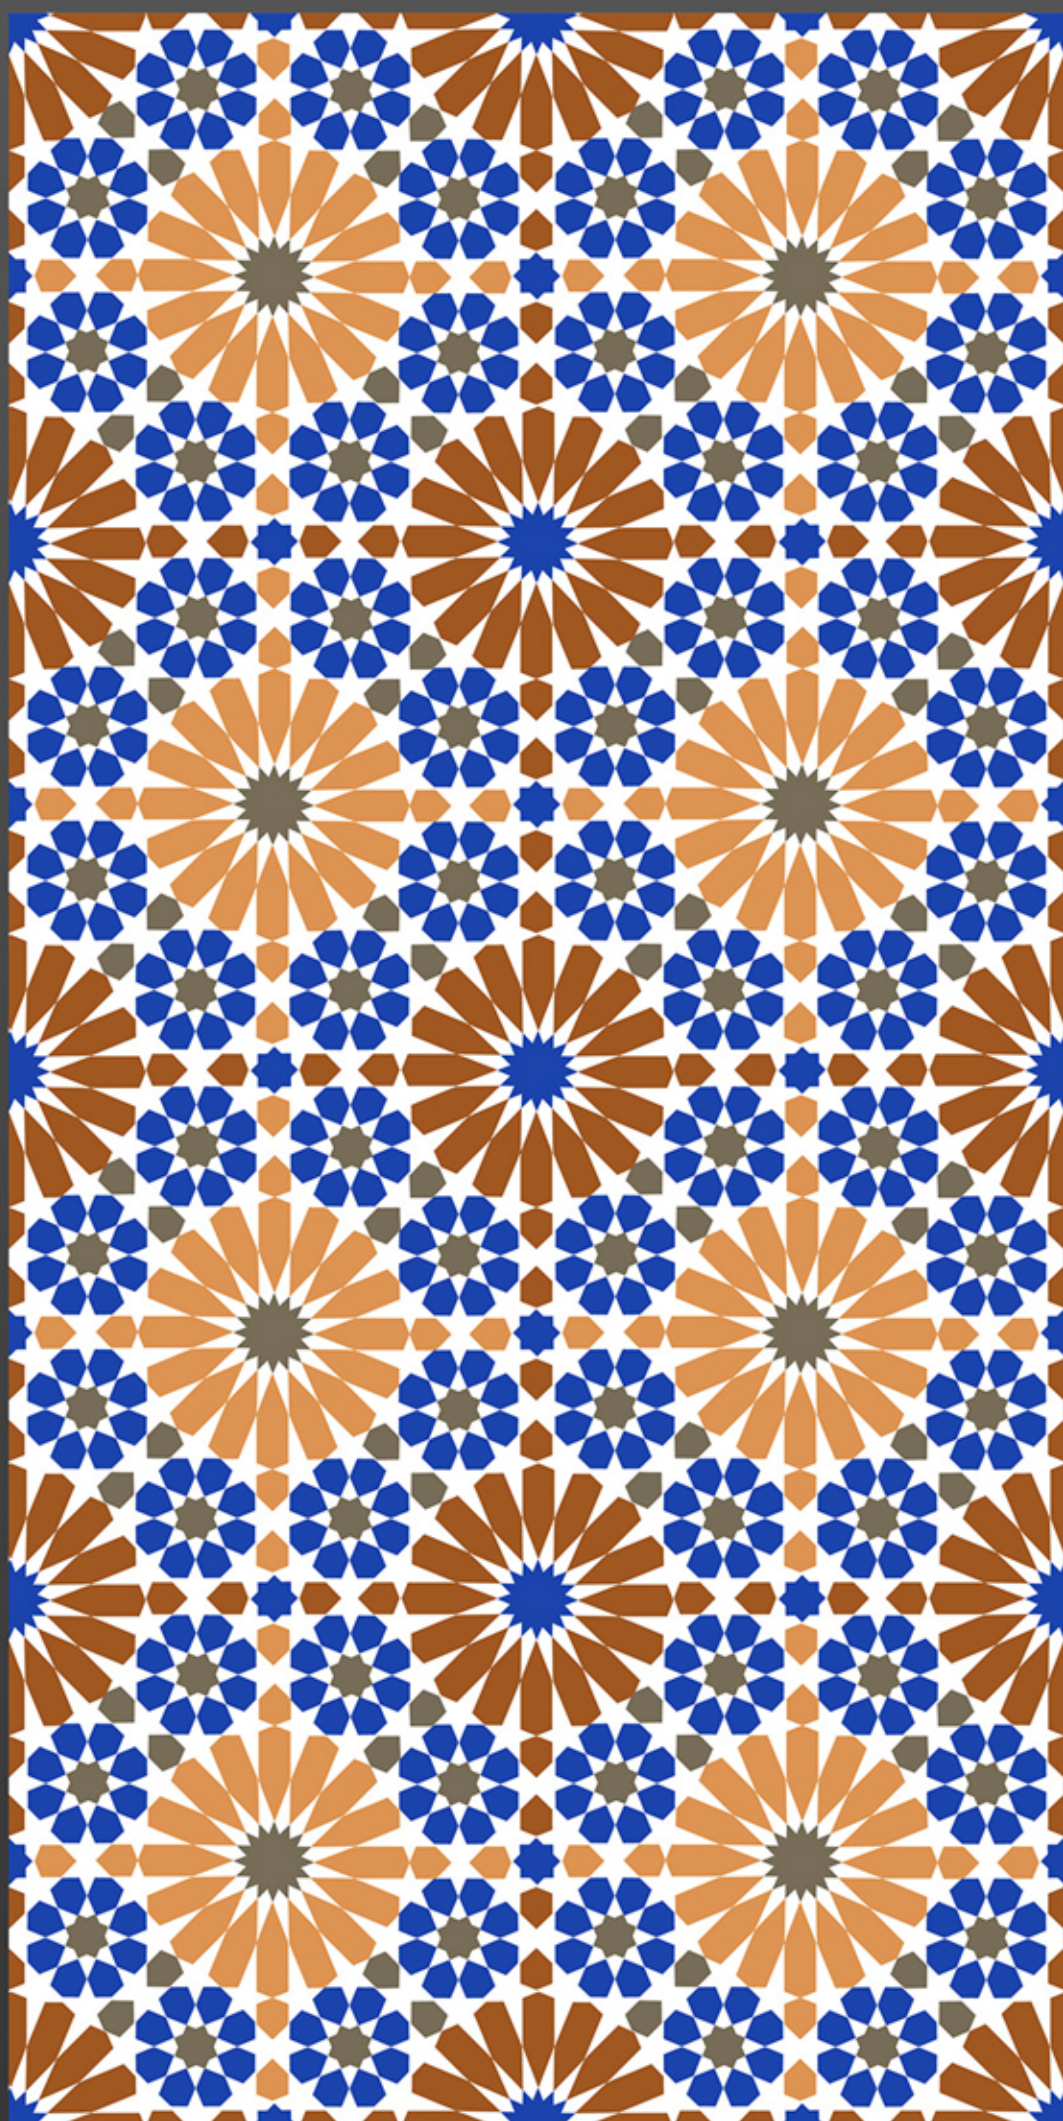

OSMOSIS

C E R A M I K

GVT/PGVT

VITRIFIED TILES

DECOR SERIES MATT FINISH

600 X 1200 MM

OSMOSIS
CERAMIK

DECOR 001

600x1200 MATT

OSMOSIS
CERAMIK

DECOR 002

600x1200 MATT

OSMOSIS
CERAMIK

DECOR 003

600x1200 MATT

OSMOSIS
CERAMIK