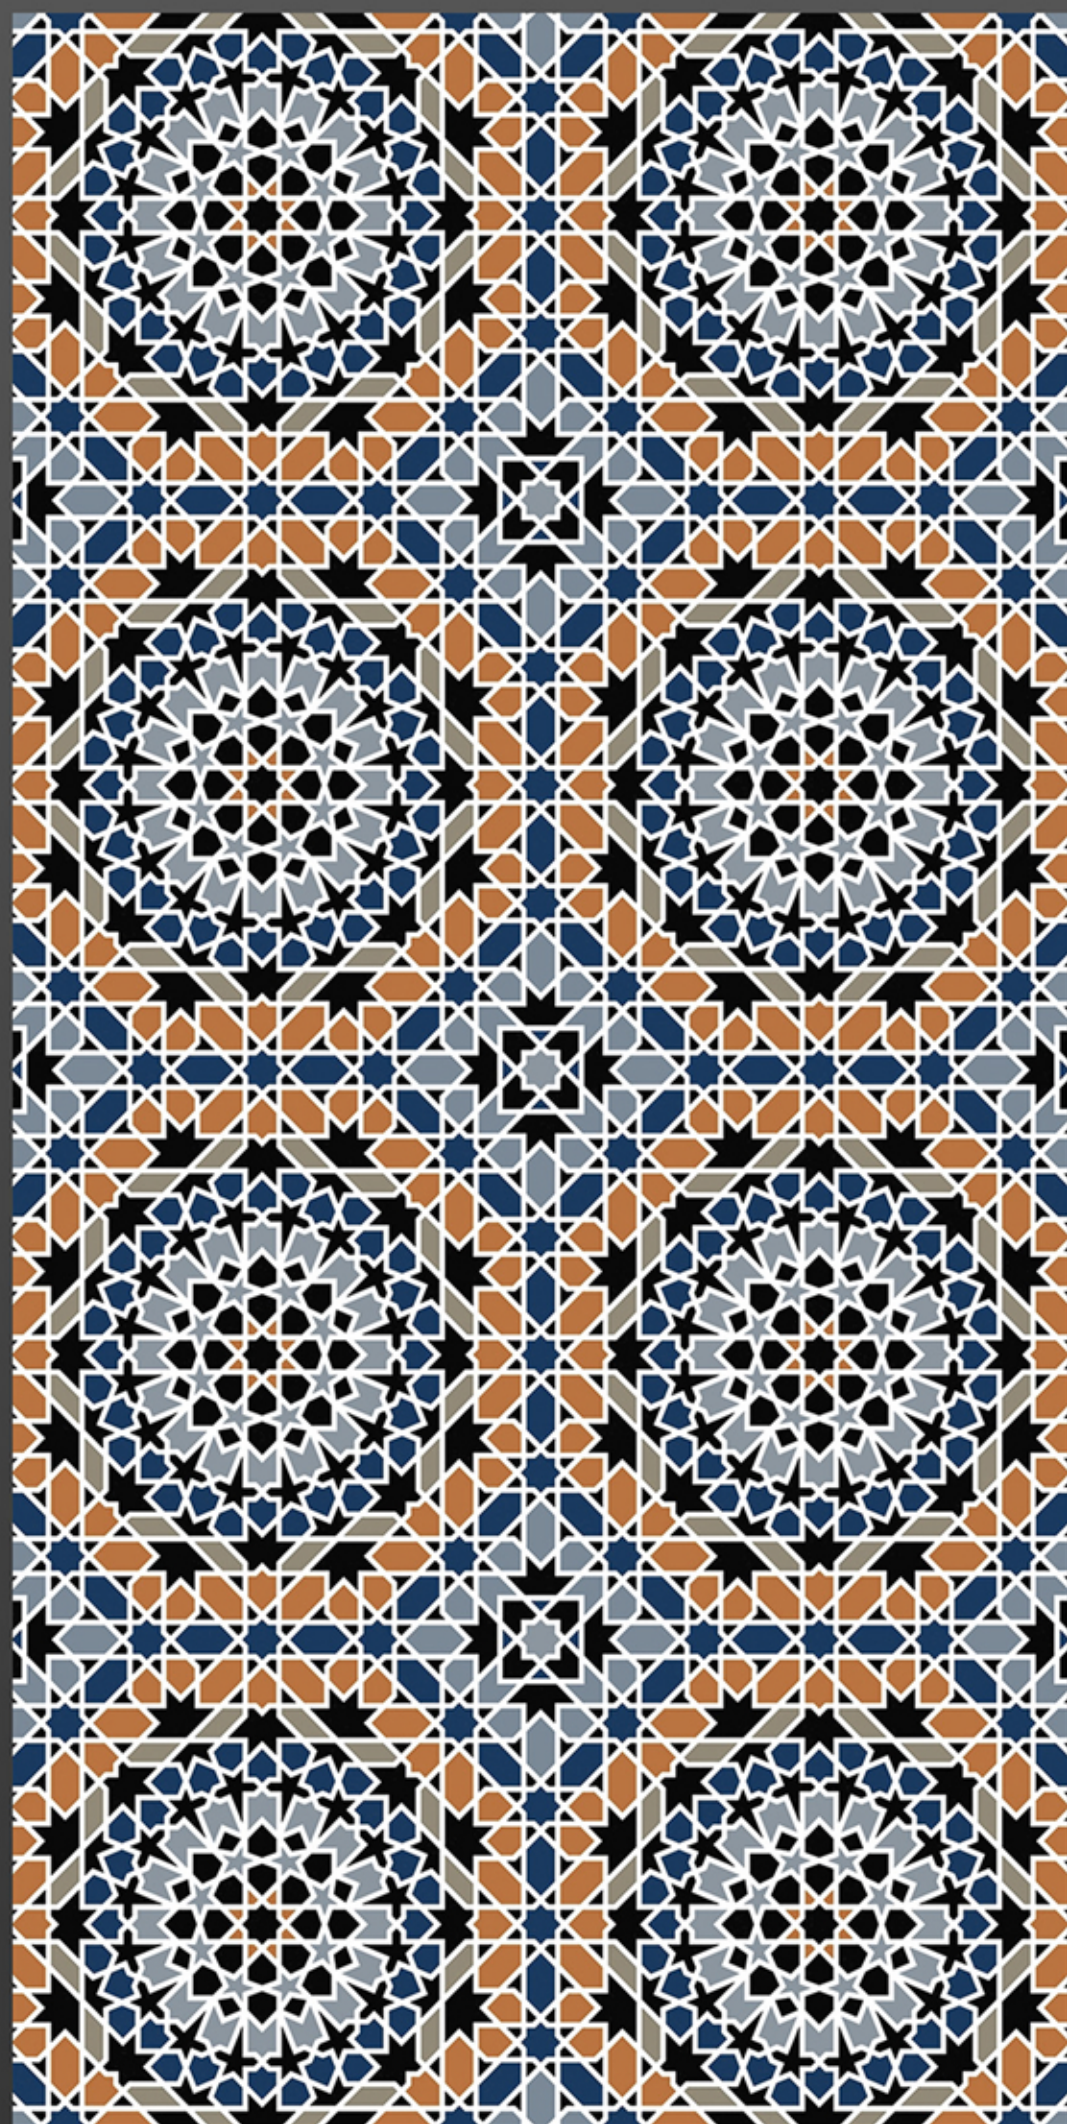

OSMOSIS
CERAMIK

DECOR 007

600x1200 MATT