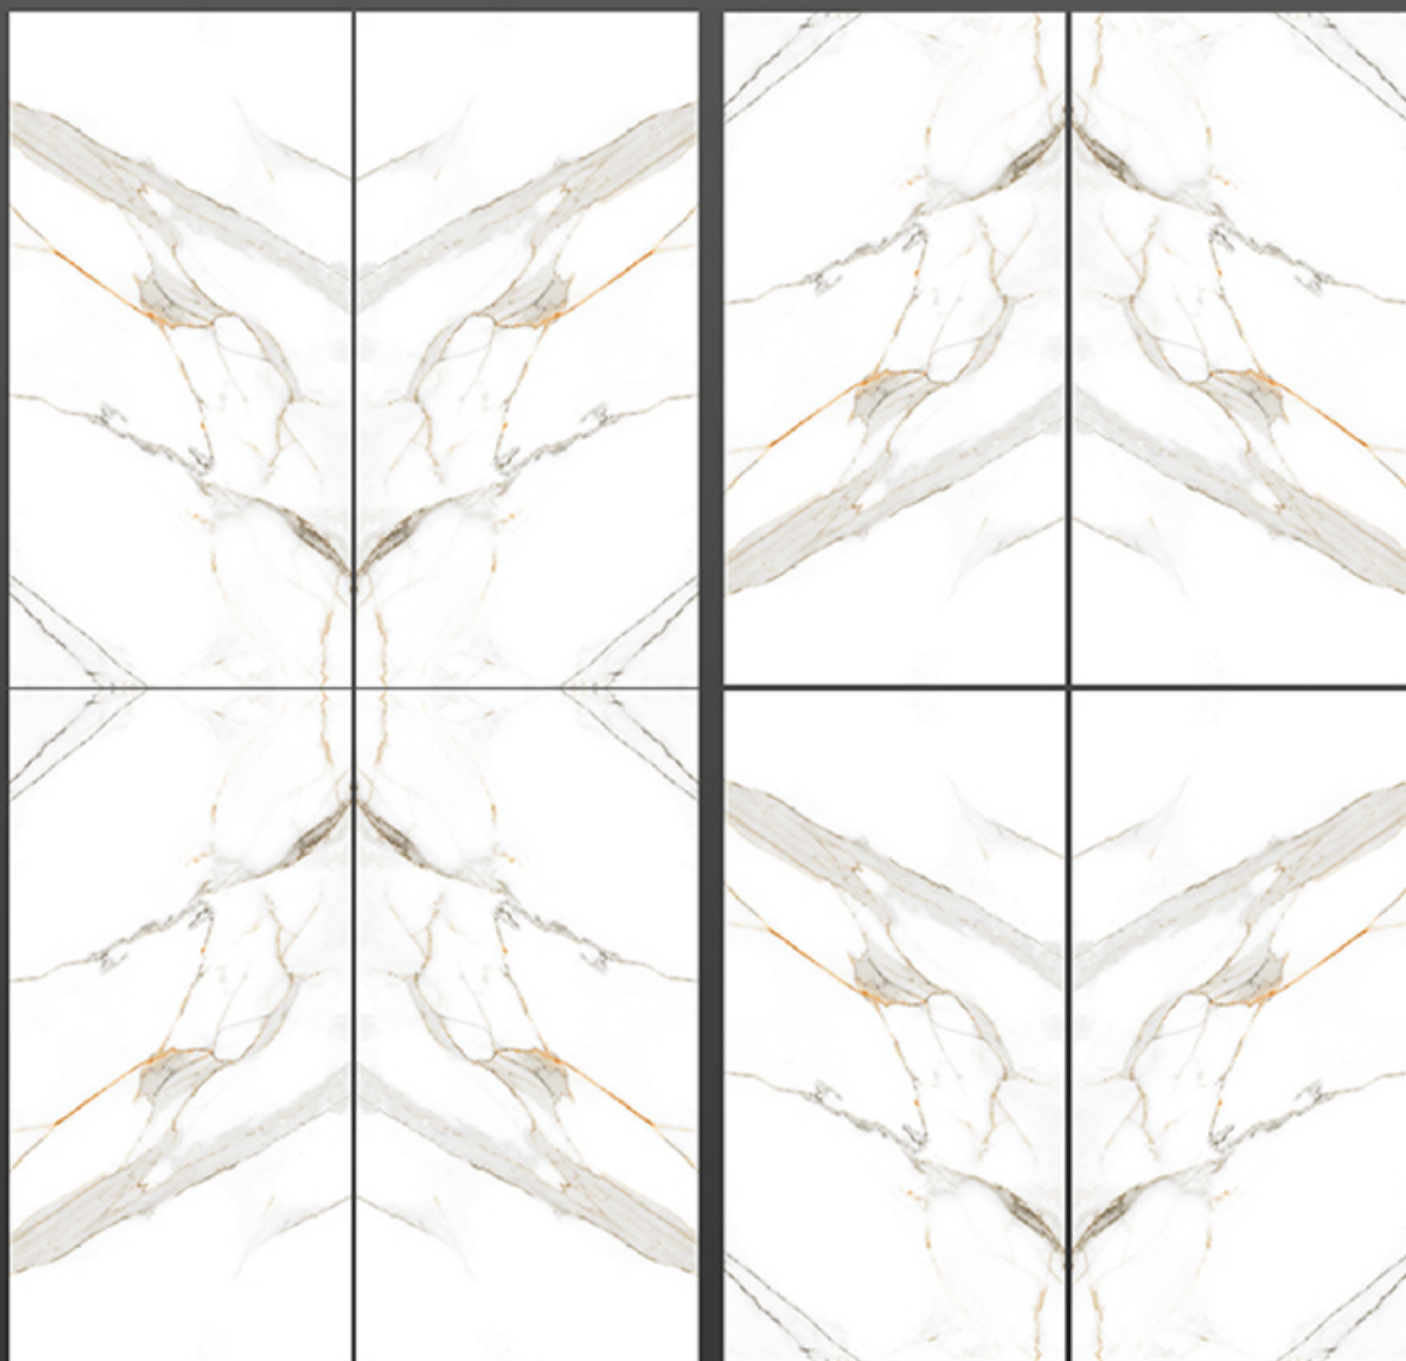

600x1200 GLOSSY