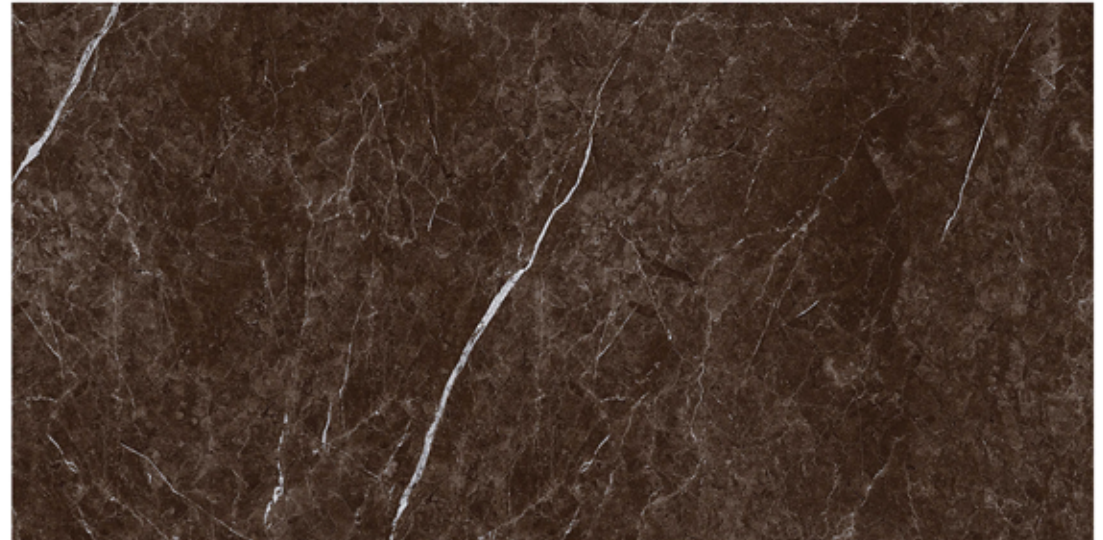

 **ECO-FRIENDLY**

TERIX BLACK

R A N D O M

 **HIGH GLOSS
FINISH**

 **ZERO
MAINTANANCE**

 **ECO-FRIENDLY**

THUNDER BLACK

THUNDER BROWN