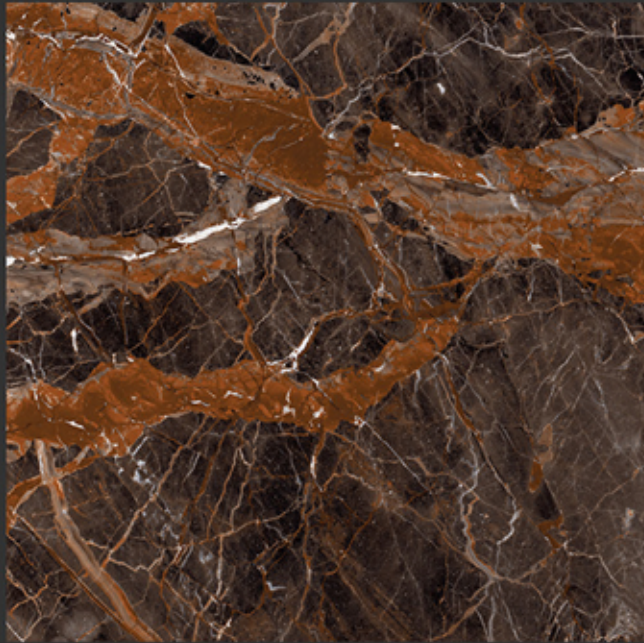

ESTRADA

HIGH GLOSS FINISH

**PGVT
800x800MM**