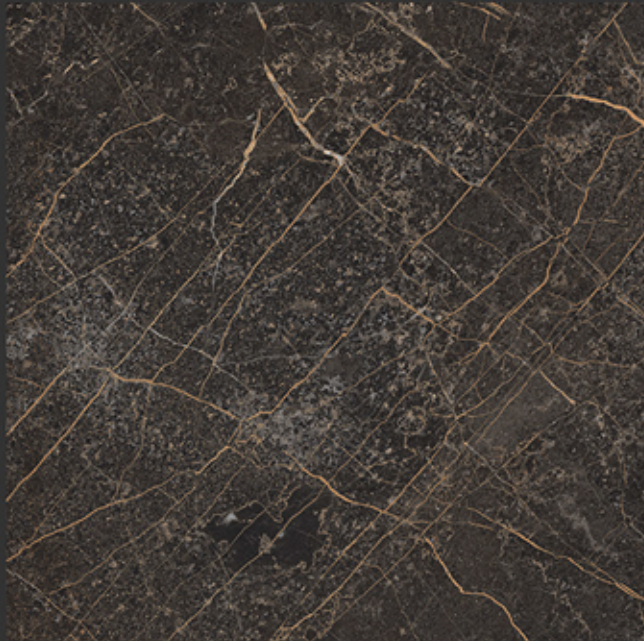

ROYAL DUSTY AMBER