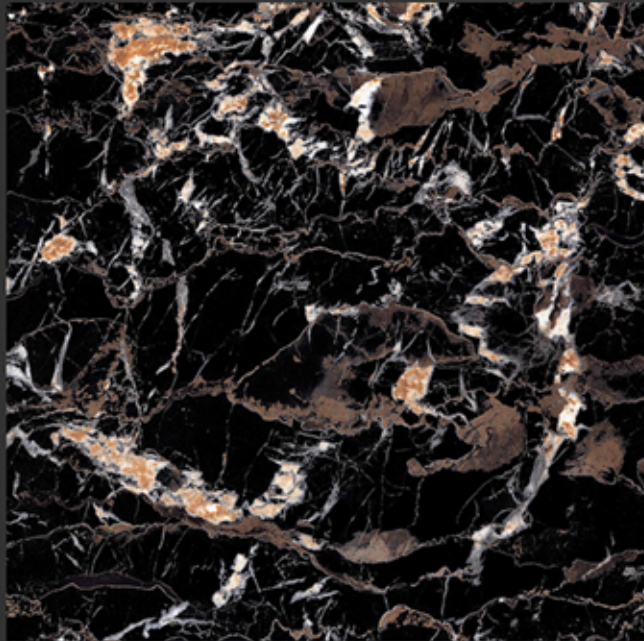

GLOSSY FINISH

PGVT
800x800MM

800x800

HIGH GLOSS FINISH

AZZARO

HIGH GLOSS FINISH

PGVT
800x800MM

BLCK PORTARO