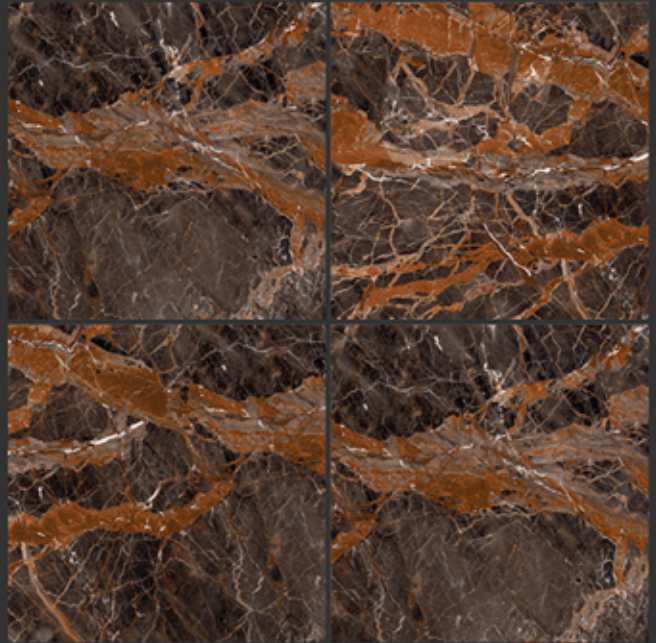

HIGH GLOSS FINISH

**PGVT
800x800MM**

ESTRADA

HIGH GLOSS FINISH

**PGVT
800x800MM**

MARQUINA

HIGH GLOSS FINISH

**PGVT
800x800MM**