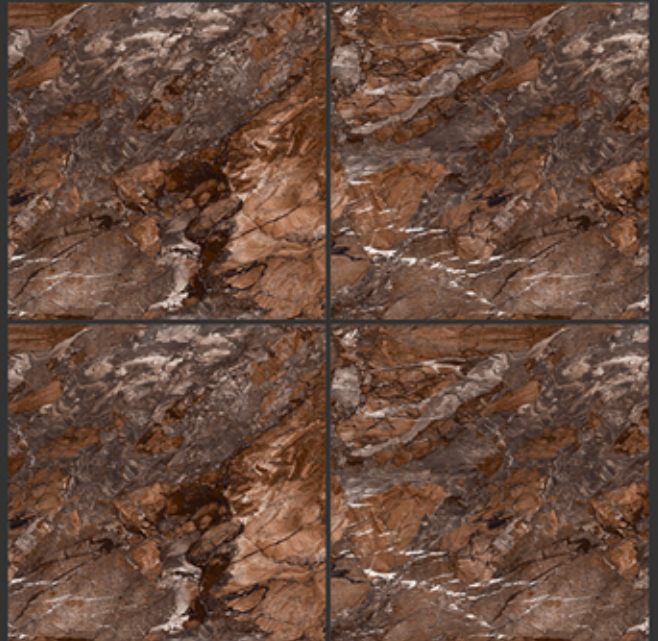

HIGH GLOSS FINISH

PGVT
800x800MM