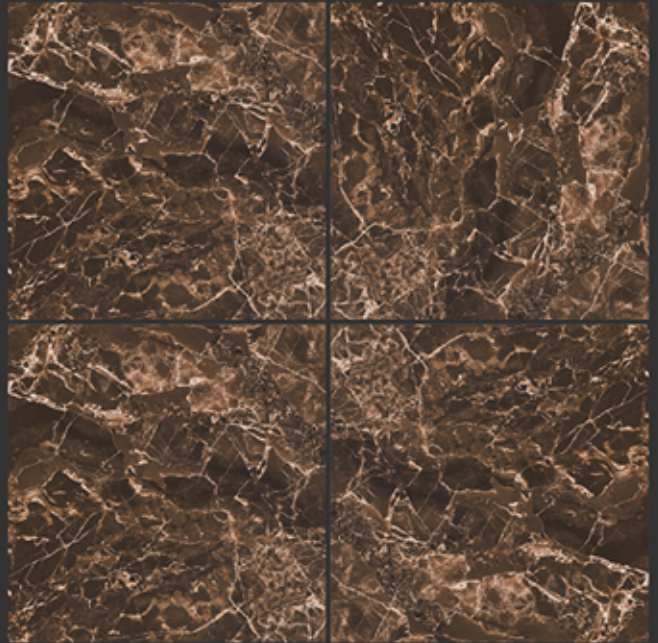

ROSS OPERA

HIGH GLOSS FINISH

PGVT
800x800MM

DARK EMPRADOR

HIGH GLOSS FINISH

**PGVT
800x800MM**

800x800
RUSTIC FINISH

CEMENTO BEIGE