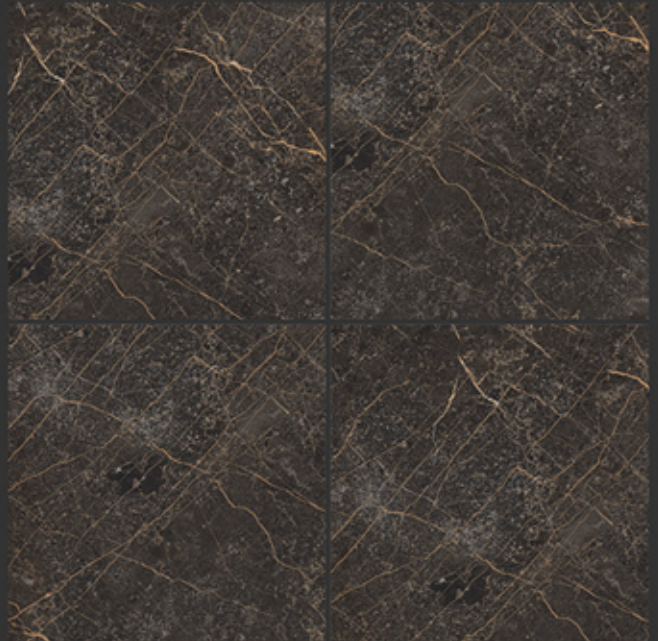

CARVING FINISH

PGVT
800x800MM

ROYAL DUSTY AMBER

CARVING FINISH

**PGVT
800x800MM**

ROYAL IMRERIAL CREMA

CARVING FINISH

PGVT
800x800MM