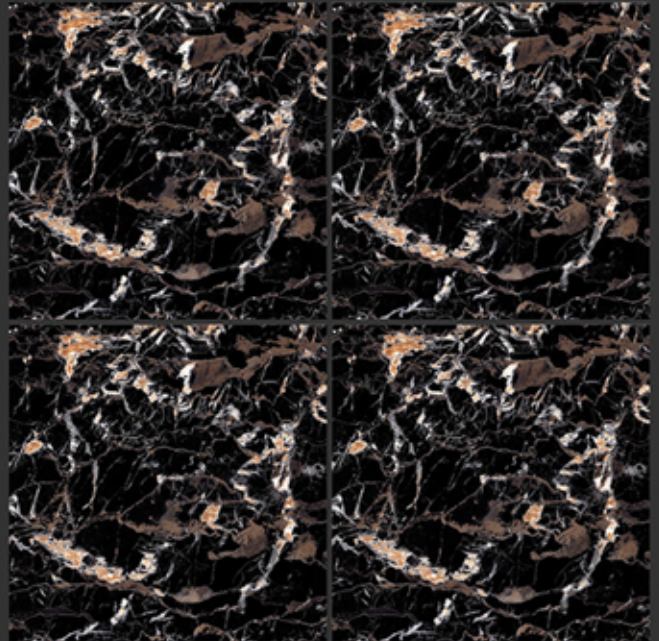

HIGH GLOSS FINISH

**PGVT
800x800MM**