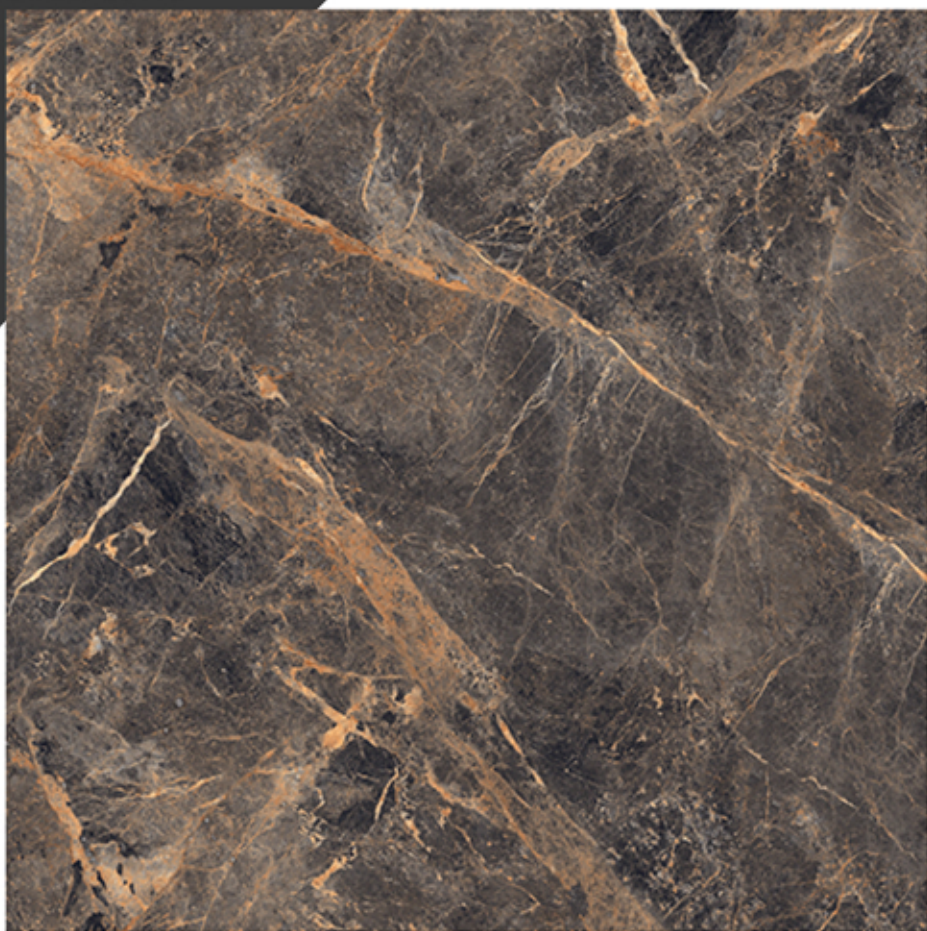

ECO-FRIENDLY

STARK COTTO

STARK NERO

R A N D O M

**GLOSSY
FINISH**

**ZERO
MAINTANANCE**

ECO-FRIENDLY

VINTA GREY